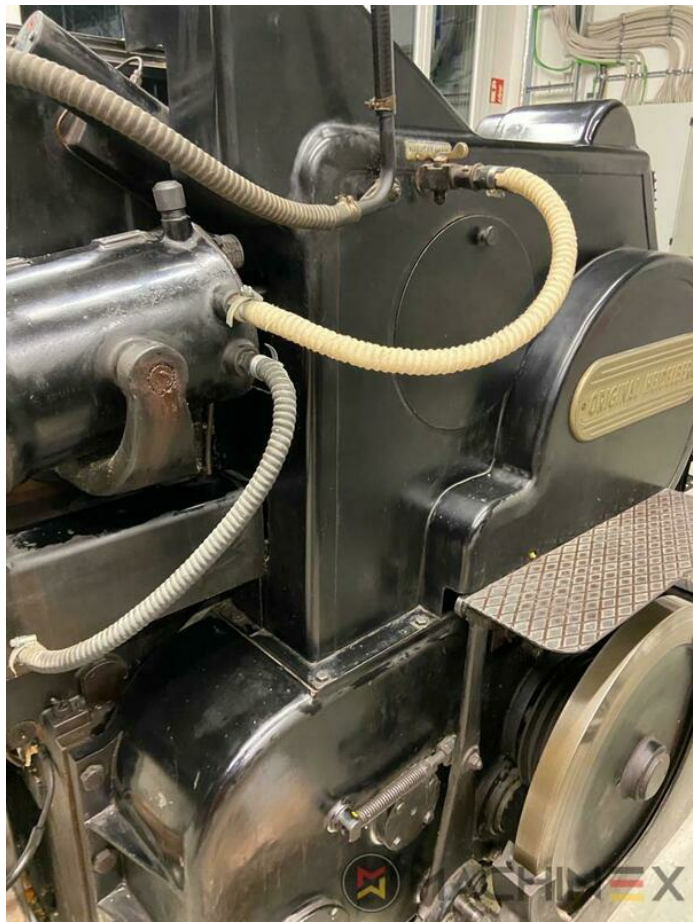

SPAIN | GERMANY | USA | ITALY | TURKEY | CHINA | BRAZIL | MEXICO | PERU

+34 682 639 187

info@machinex.com

MACHINEX