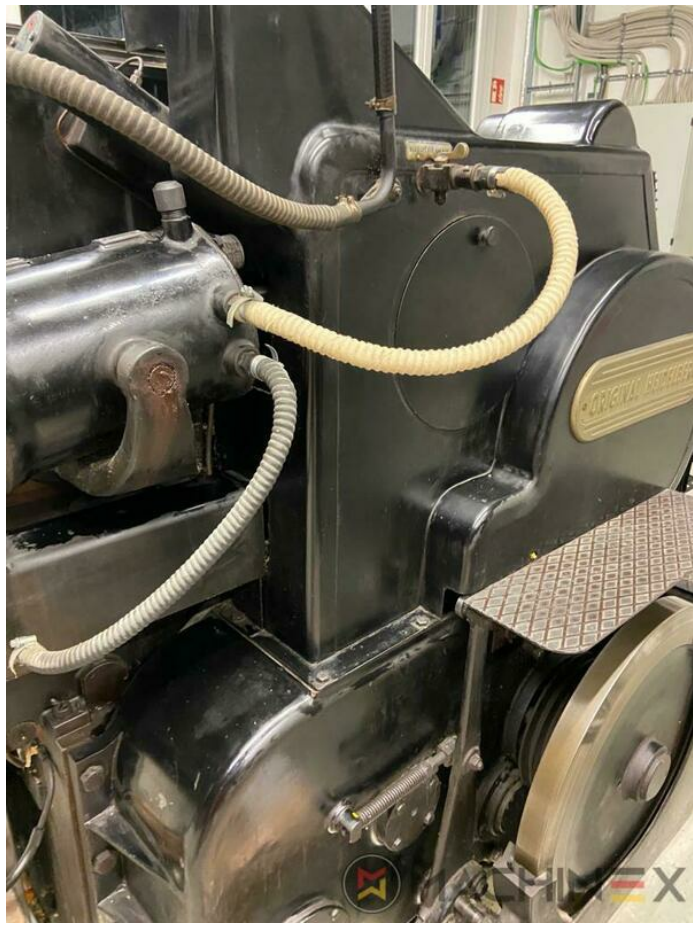

SPAIN | GERMANY | USA | ITALY | TURKEY | CHINA | BRAZIL | MEXICO | PERU

+34 682 639 187

info@machinex.com

MACHINEX