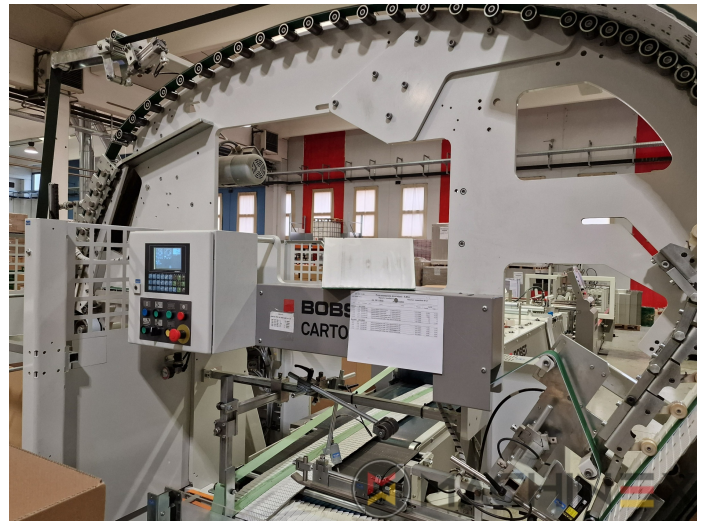

SPAIN | GERMANY | USA | ITALY | TURKEY | CHINA | BRAZIL | MEXICO | PERU

+34 682 639 187

info@machinex.com