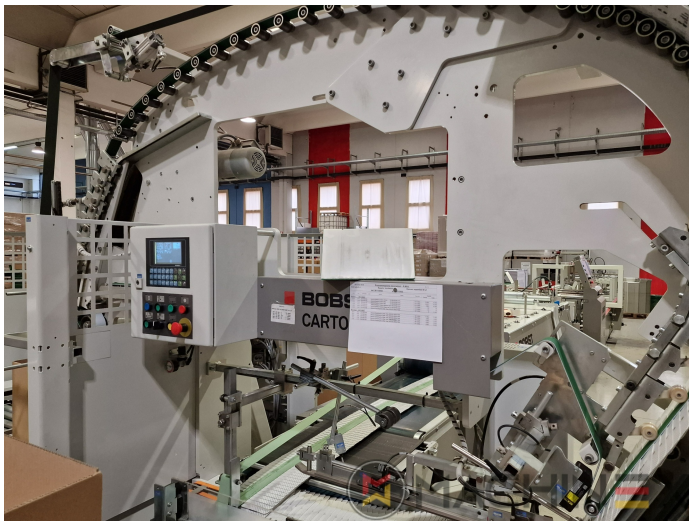

SPAIN | GERMANY | USA | ITALY | TURKEY | CHINA | BRAZIL | MEXICO | PERU

+34 682 639 187

info@machinex.com