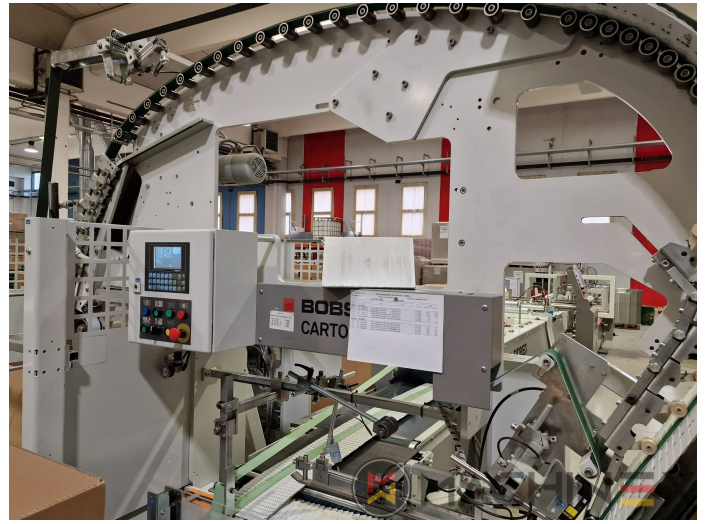

SPAIN | GERMANY | USA | ITALY | TURKEY | CHINA | BRAZIL | MEXICO | PERU

+34 682 639 187

info@machinex.com