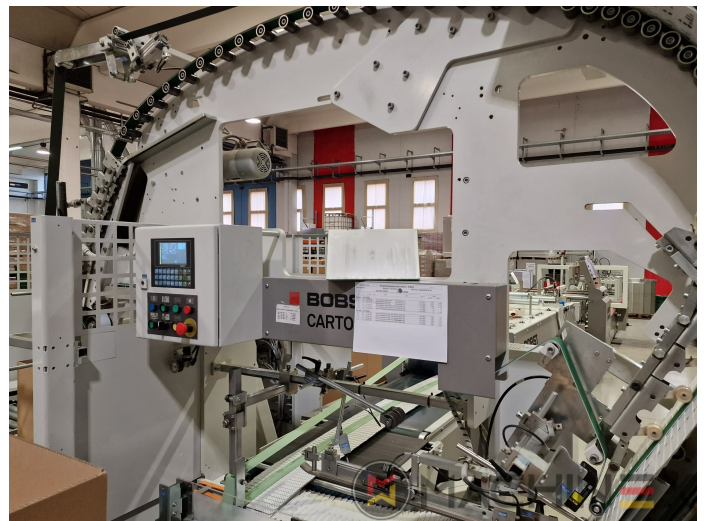

SPAIN | GERMANY | USA | ITALY | TURKEY | CHINA | BRAZIL | MEXICO | PERU

+34 682 639 187

info@machinex.com