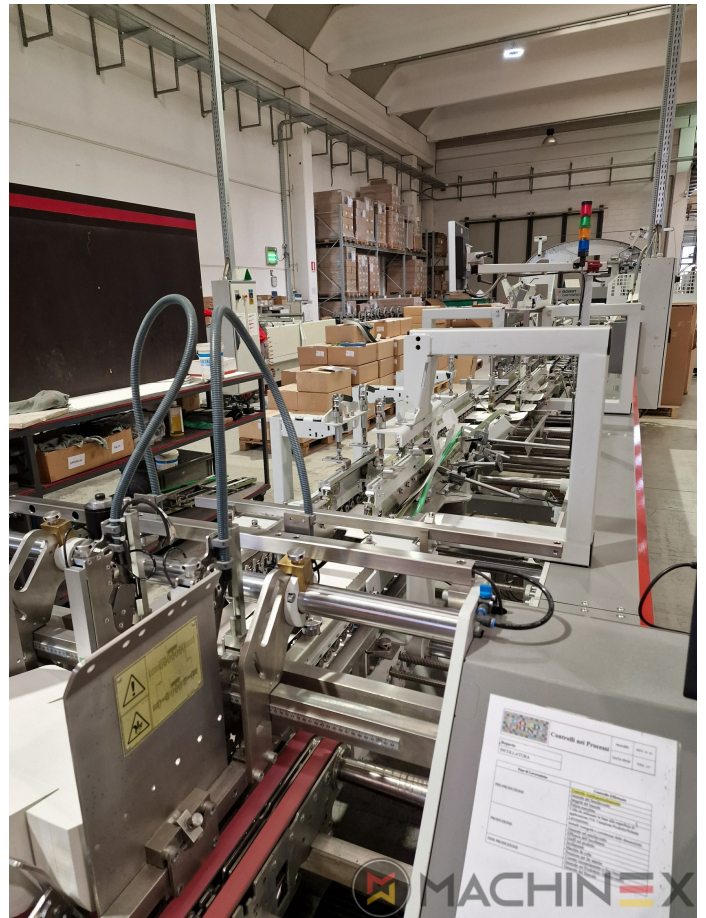

SPAIN | GERMANY | USA | ITALY | TURKEY | CHINA | BRAZIL | MEXICO | PERU

+34 682 639 187

info@machinex.com