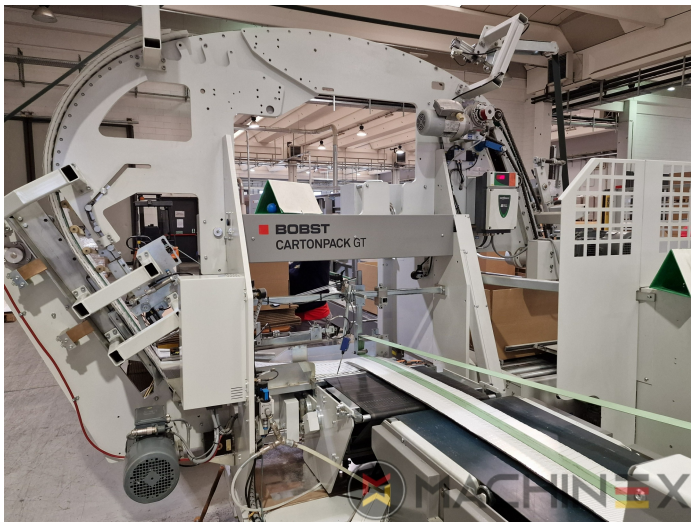

SPAIN | GERMANY | USA | ITALY | TURKEY | CHINA | BRAZIL | MEXICO | PERU

+34 682 639 187

info@machinex.com