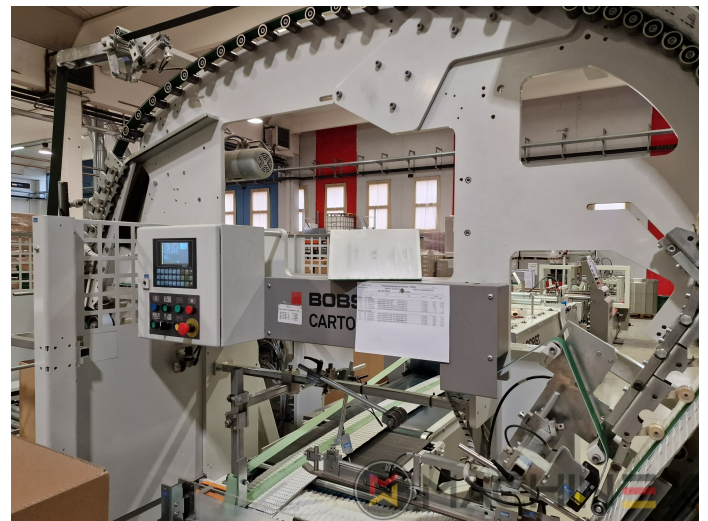

SPAIN | GERMANY | USA | ITALY | TURKEY | CHINA | BRAZIL | MEXICO | PERU

+34 682 639 187

info@machinex.com