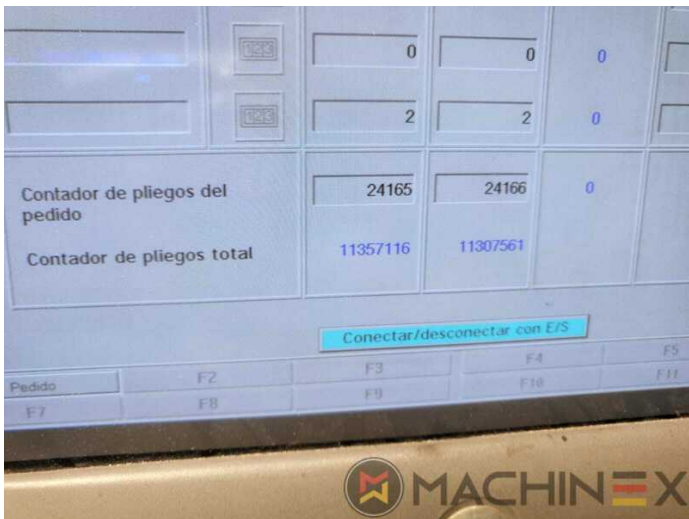

SPAIN | GERMANY | USA | ITALY | TURKEY | CHINA | BRAZIL | MEXICO | PERU

+34 682 639 187

info@machinex.com