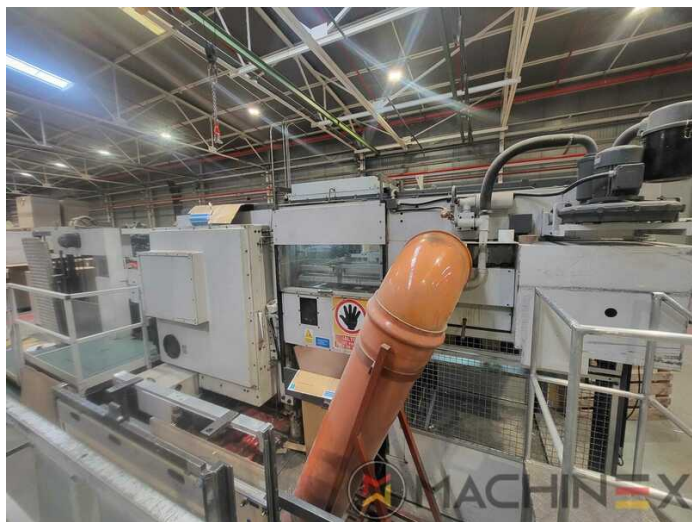

# TEKNİK AYRINTILAR

- Min. format :: 500 x 700 mm
- Print output : 5.000 Sph

SPAIN | GERMANY | USA | ITALY | TURKEY | CHINA | BRAZIL | MEXICO | PERU

+34 682 639 187

info@machinex.com

SPAIN | GERMANY | USA | ITALY | TURKEY | CHINA | BRAZIL | MEXICO | PERU