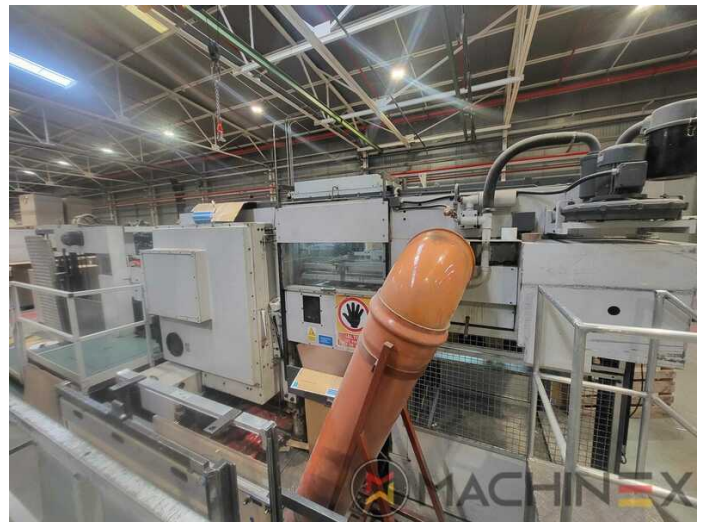

SPAIN | GERMANY | USA | ITALY | TURKEY | CHINA | BRAZIL | MEXICO | PERU

+34 682 639 187

info@machinex.com