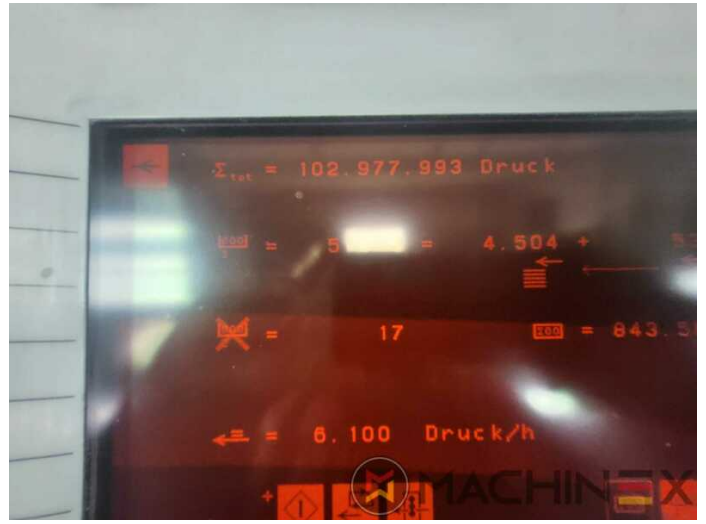

1999 | HEIDELBERG SM 74 4 H

+ USED PRINTING MACHINES ◻ YEAR: 1999 ◻ 4 COLOR

PRINTER DESCRIPTION

EQUIPMENT

- Alcolor film dampening
- CPC 104 Ink remote control
- double sheet control - electronic
- Autoplate (Semi automatic plate change)
- CP tronic Diagnostic and Control Console
- Grafix Exatronic powder spray
- TECHNOTRANS
- Automatic blanket, roller and impression-cylinder washing device
- High Pile delivery
- Straight machine printing
- Compresor
- ZMK electronic side lays control

TECHNICAL DETAILS

- Print output : 13.000 s.p.h.
- Max. format : 52 x 74 cm
- Sheet Counter : 102 Mio.

SPAIN | GERMANY | USA | ITALY | TURKEY | CHINA | BRAZIL | MEXICO | PERU

+34 682 639 187

info@machinex.com