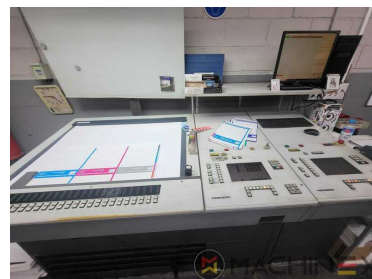

1999 | HEIDELBERG SM 74 4 H

+ USED PRINTING MACHINES ◻ YEAR: 1999 ◻ 4 COLOR

PRINTER DESCRIPTION

EQUIPMENT

- Alcolor film dampening
- CPC 104 Ink remote control
- double sheet control - electronic
- Autoplate (Semi automatic plate change)
- CP tronic Diagnostic and Control Console
- Grafix Exatronic powder spray
- TECHNOTRANS
- Automatic blanket, roller and impression-cylinder washing device
- High Pile delivery
- Straight machine printing
- Compresor
- ZMK electronic side lays control

TECHNICAL DETAILS

- Print output : 13.000 s.p.h.
- Max. format : 52 x 74 cm
- Sheet Counter : 102 Mio.

SPAIN | GERMANY | USA | ITALY | TURKEY | CHINA | BRAZIL | MEXICO | PERU

+34 682 639 187

info@machinex.com