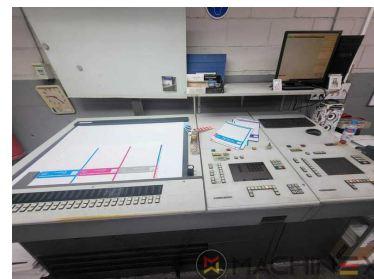

1999 | HEIDELBERG SM 74 4 H

 USED PRINTING MACHINES  ■■■■: 1999  4 COLOR

- Alcolor film dampening
- CPC 104 Ink remote control
- double sheet control - electronic
- Autoplate (Semi automatic plate change)
- CP tronic Diagnostic and Control Console
- Grafix Exatronic powder spray
- TECHNOTRANS
- Automatic blanket, roller and impression-cylinder washing device
- High Pile delivery
- Straight machine printing
- Compresor
- ZMK electronic side lays control

- Print output : 13.000 s.p.h.
- Max. format : 52 x 74 cm
- Sheet Counter : 102 Mio.

SPAIN | GERMANY | USA | ITALY | TURKEY | CHINA | BRAZIL | MEXICO | PERU

 +34 682 639 187

 info@machinex.com

SPAIN | GERMANY | USA | ITALY | TURKEY | CHINA | BRAZIL | MEXICO | PERU