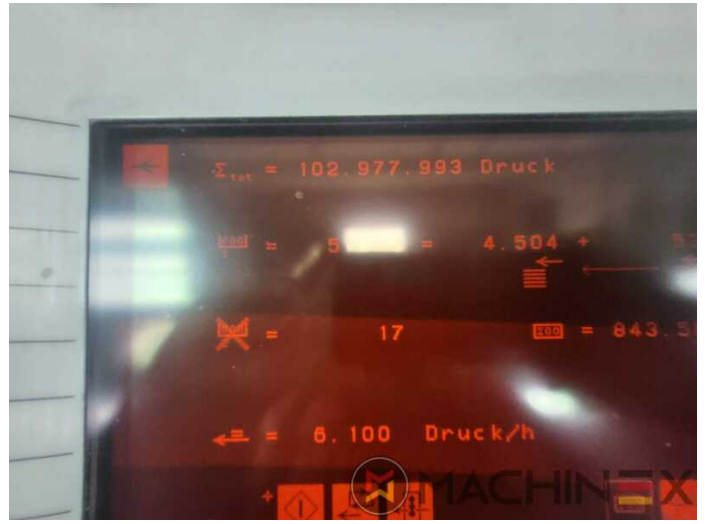

1999 | HEIDELBERG SM 74 4 H

 USED PRINTING MACHINES  ■■■■: 1999  4 COLOR

- Alcolor film dampening
- CPC 104 Ink remote control
- double sheet control - electronic
- Autoplate (Semi automatic plate change)
- CP tronic Diagnostic and Control Console
- Grafix Exatronic powder spray
- TECHNOTRANS
- Automatic blanket, roller and impression-cylinder washing device
- High Pile delivery
- Straight machine printing
- Compresor
- ZMK electronic side lays control

- Print output : 13.000 s.p.h.
- Max. format : 52 x 74 cm
- Sheet Counter : 102 Mio.

SPAIN | GERMANY | USA | ITALY | TURKEY | CHINA | BRAZIL | MEXICO | PERU

 +34 682 639 187

 info@machinex.com

SPAIN | GERMANY | USA | ITALY | TURKEY | CHINA | BRAZIL | MEXICO | PERU