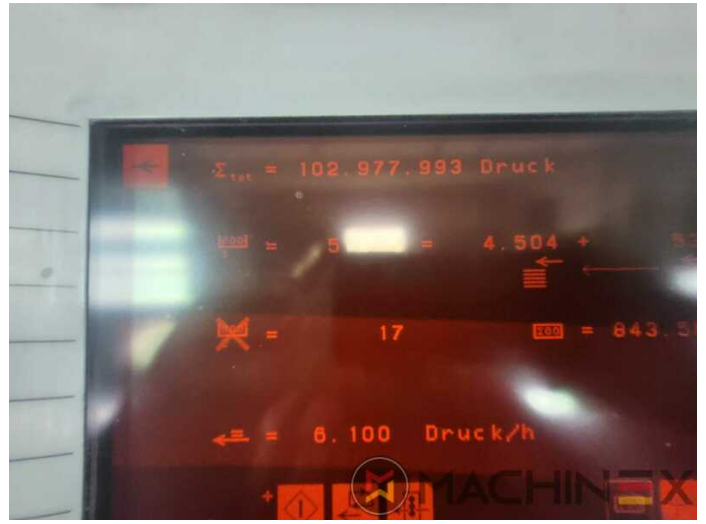

SPAIN | GERMANY | USA | ITALY | TURKEY | CHINA | BRAZIL | MEXICO | PERU

+34 682 639 187

info@machinex.com