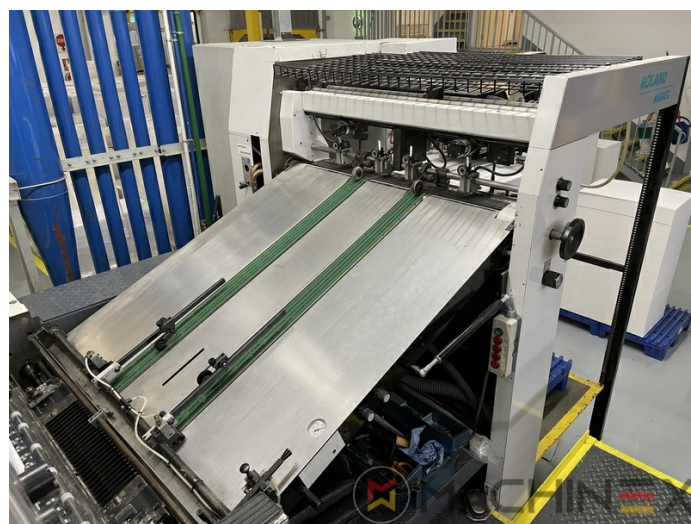

SPAIN | GERMANY | USA | ITALY | TURKEY | CHINA | BRAZIL | MEXICO | PERU

+34 682 639 187

info@machinex.com