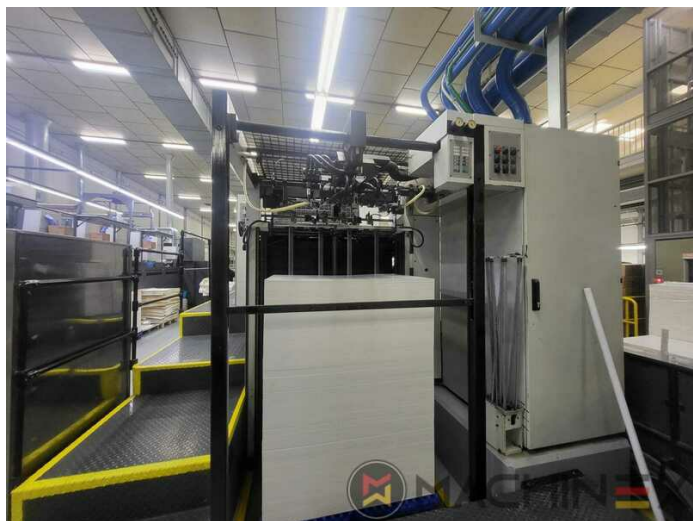

SPAIN | GERMANY | USA | ITALY | TURKEY | CHINA | BRAZIL | MEXICO | PERU

+34 682 639 187

info@machinex.com