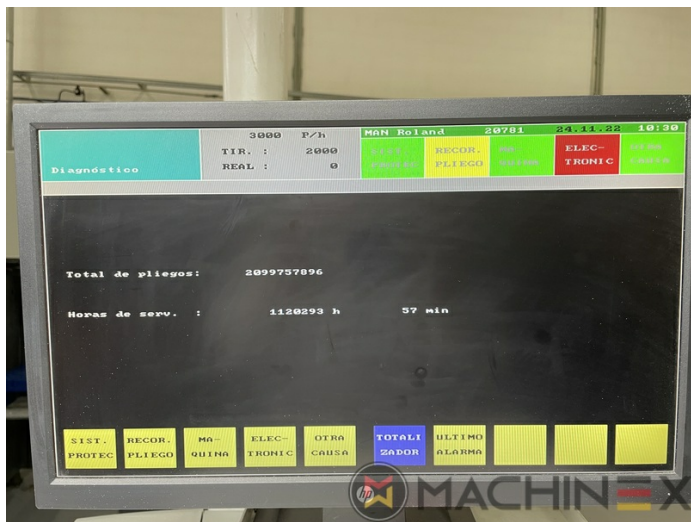

SPAIN | GERMANY | USA | ITALY | TURKEY | CHINA | BRAZIL | MEXICO | PERU

+34 682 639 187

info@machinex.com