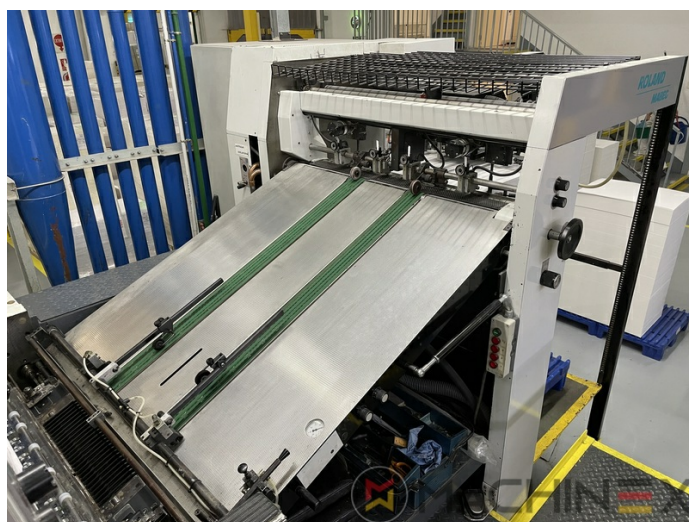

SPAIN | GERMANY | USA | ITALY | TURKEY | CHINA | BRAZIL | MEXICO | PERU

+34 682 639 187

info@machinex.com