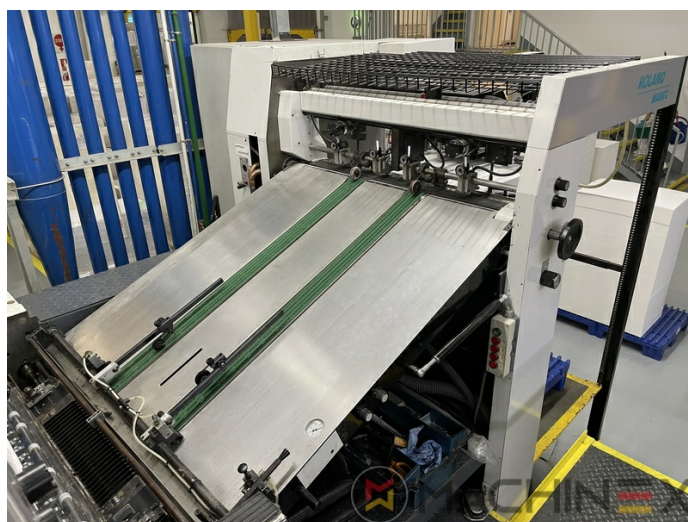

SPAIN | GERMANY | USA | ITALY | TURKEY | CHINA | BRAZIL | MEXICO | PERU

+34 682 639 187

info@machinex.com