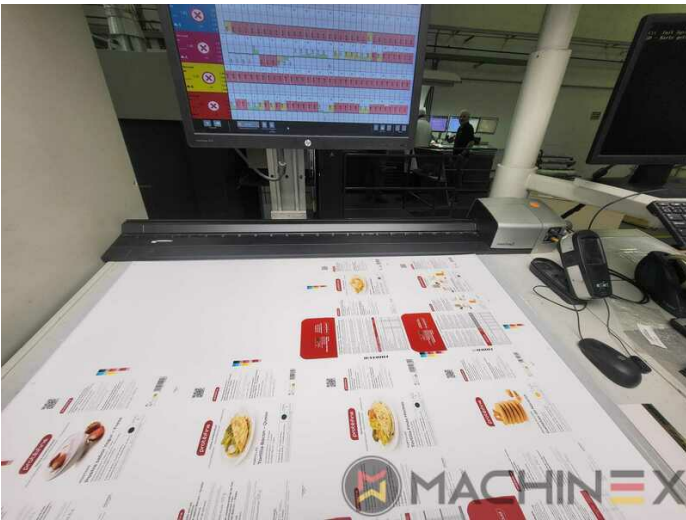

SPAIN | GERMANY | USA | ITALY | TURKEY | CHINA | BRAZIL | MEXICO | PERU

+34 682 639 187

info@machinex.com