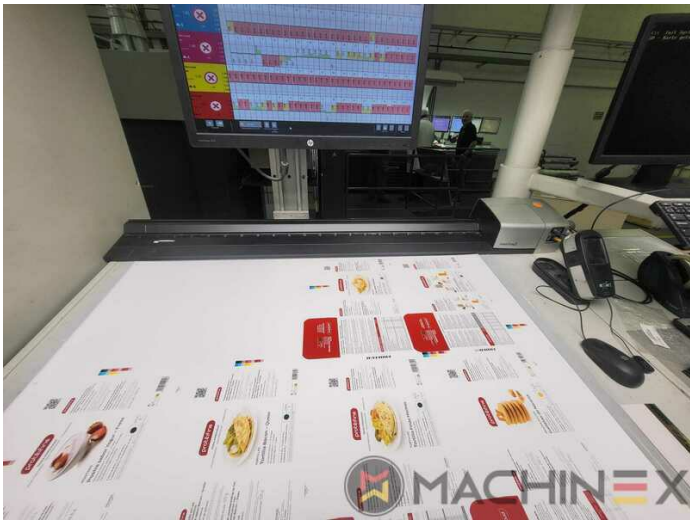

SPAIN | GERMANY | USA | ITALY | TURKEY | CHINA | BRAZIL | MEXICO | PERU

+34 682 639 187

info@machinex.com