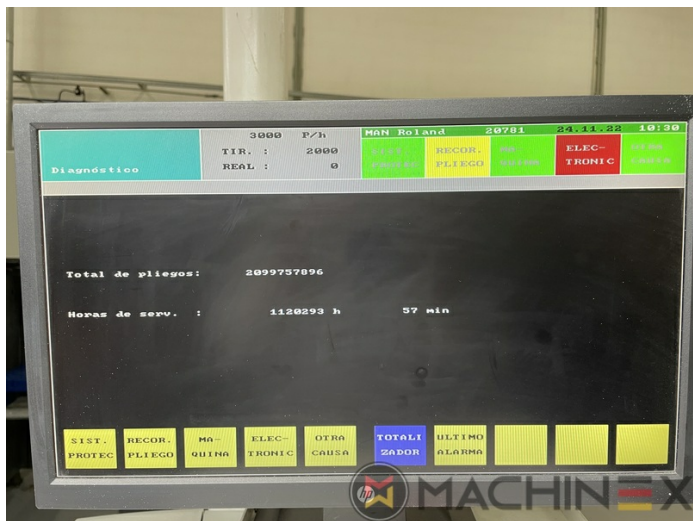

SPAIN | GERMANY | USA | ITALY | TURKEY | CHINA | BRAZIL | MEXICO | PERU

+34 682 639 187

info@machinex.com