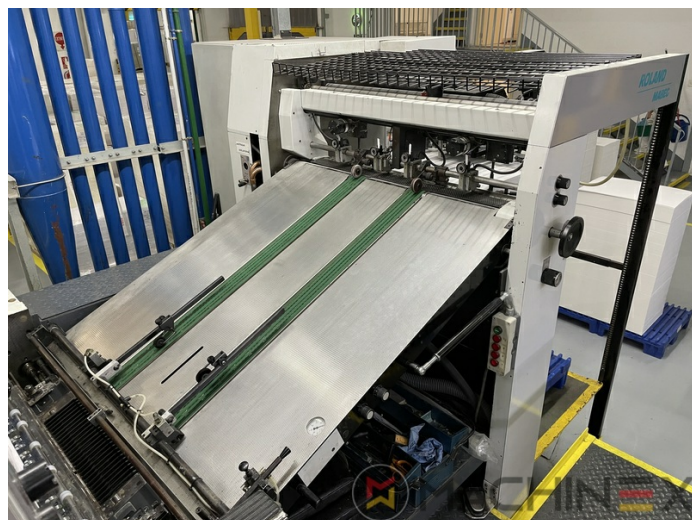

SPAIN | GERMANY | USA | ITALY | TURKEY | CHINA | BRAZIL | MEXICO | PERU

+34 682 639 187

info@machinex.com