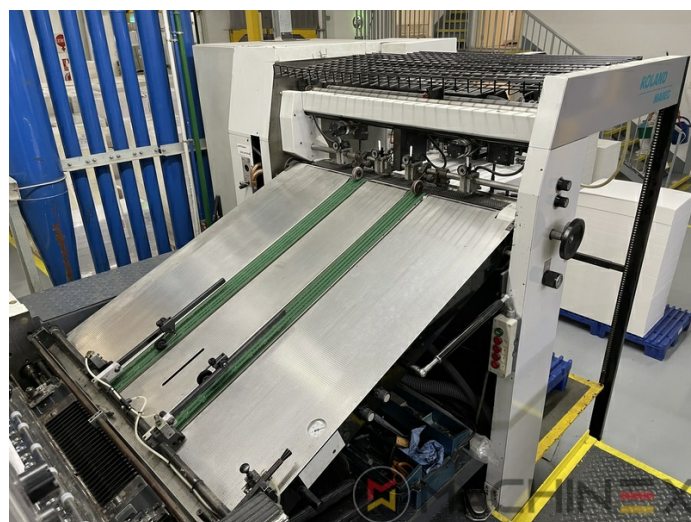

SPAIN | GERMANY | USA | ITALY | TURKEY | CHINA | BRAZIL | MEXICO | PERU

+34 682 639 187

info@machinex.com