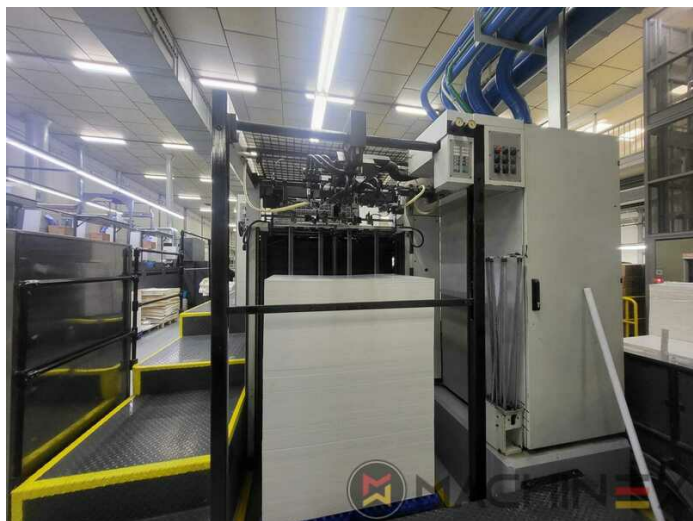

SPAIN | GERMANY | USA | ITALY | TURKEY | CHINA | BRAZIL | MEXICO | PERU

+34 682 639 187

info@machinex.com

MACHINEX