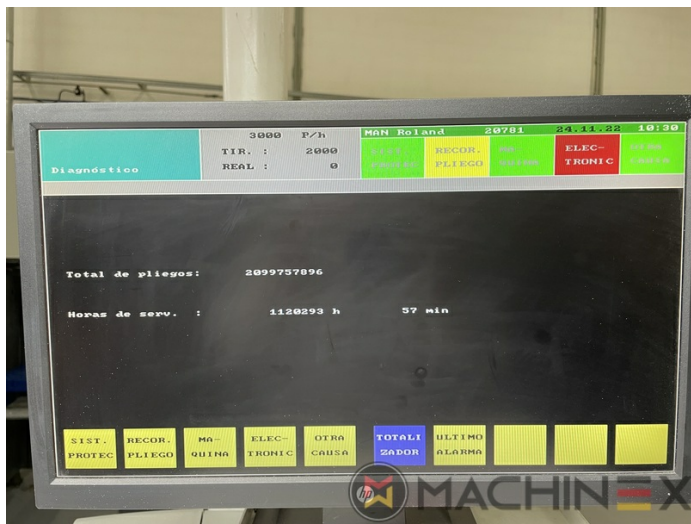

SPAIN | GERMANY | USA | ITALY | TURKEY | CHINA | BRAZIL | MEXICO | PERU

+34 682 639 187

info@machinex.com