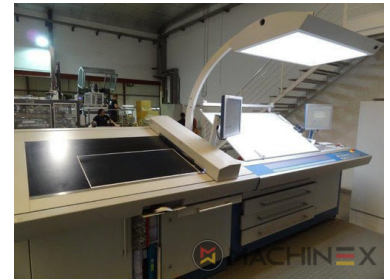

# 2009 | KBA RAPIDA RA 105 6 L ( P31 ) HYBRID

+ USED PRINTING MACHINES    ⌚ ГОД: 2009    📄 6 COLOR + COATER

# ОПИСАНИЕ

- Grafix Infra Red Dryer
- VARIDAMP alcohol dampening
- CX equipment (additional equipment for cardboard until 1.2 mm)
- Densitronic S Professional measuring table
- ACR Control Video register
- Automatic inking roller washing device
- Elevated Machine
- Baldwin Refrigeration
- Kersten antistatic high performance version
- Fully-automatic plate change FAPC, incl. one pneumatic plate bending device at the gallery
- GRAFIX MEGATRONIC-S with control station operation and ionization (Kersten)

# ТЕХНИЧЕСКИЕ ПОДРОБНОСТИ

- Sheet Counter : 90 Million
- Max. format : 740 x 1050 mm
- Min. format :: 360 x 520 mm
- Print output : 15.000 sh/h

SPAIN | GERMANY | USA | ITALY | TURKEY | CHINA | BRAZIL | MEXICO | PERU