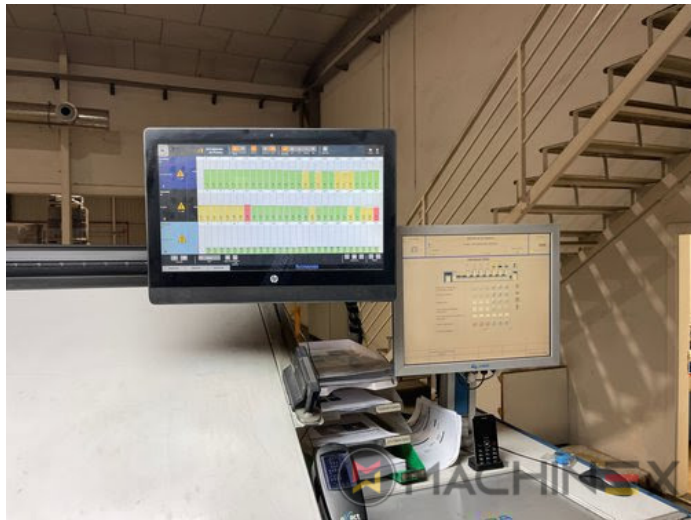

SPAIN | GERMANY | USA | ITALY | TURKEY | CHINA | BRAZIL | MEXICO | PERU

+34 682 639 187

info@machinex.com