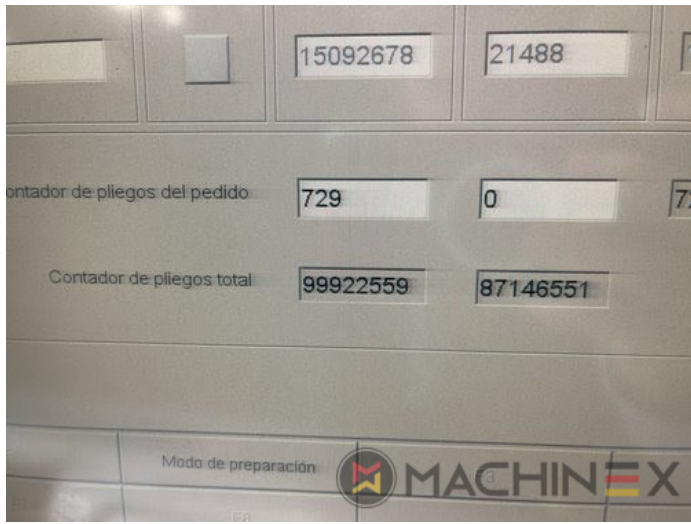

SPAIN | GERMANY | USA | ITALY | TURKEY | CHINA | BRAZIL | MEXICO | PERU

+34 682 639 187

info@machinex.com