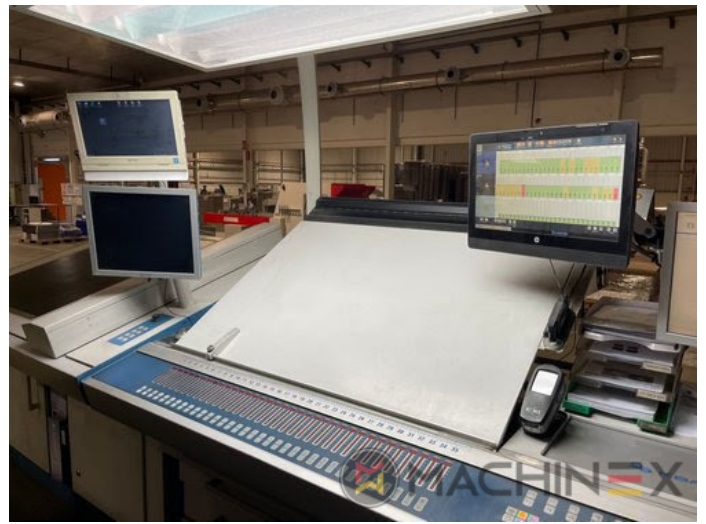

SPAIN | GERMANY | USA | ITALY | TURKEY | CHINA | BRAZIL | MEXICO | PERU

+34 682 639 187

info@machinex.com