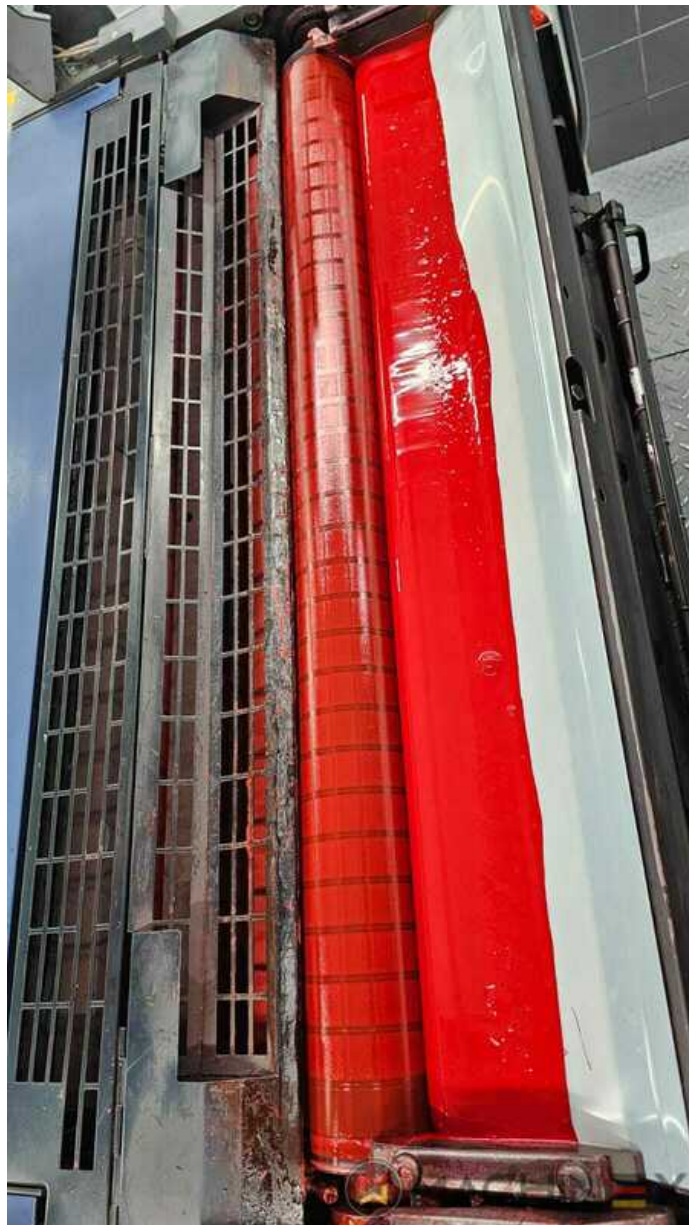

SPAIN | GERMANY | USA | ITALY | TURKEY | CHINA | BRAZIL | MEXICO | PERU

+34 682 639 187

info@machinex.com

MACHINEX