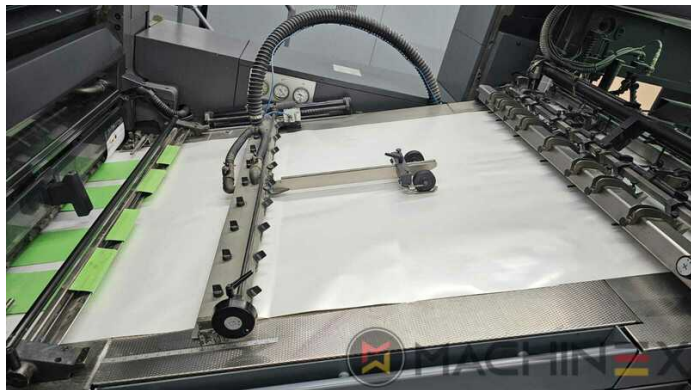

+34 682 639 187

info@machinex.com

- washing devices
- Chromed cylinders
- Intercom to delivery
- multiple sheet detector
- Non Stop rake
- UV package Coating Unit
- Electromechanical Stream Controls
- Weko AP 500 powder sprayer
- Program-controlled wash-up device (Roller, Blanket & ICWD)
- AirStar pro water cooled
- Chiller excluded
- IPA-Metering Premium
- ZMK electronic side lays control
- I.S.T. UV End of press UV final 3 lamps
- Lateral, Circumventual, Diagonal Register Control
- 2 Interdeck UV Dryers – Repositionable - IST
- Non Stop in the feeder
- Non Stop board
- Technotrans Ink Line
- Antistatic device/Compact feeder
- rear edge suction
- 2 IR (infrared )Lamps
- Non Stop delivery
- InkLine (automatic ink supply )
- Ultrasonic double sheet detection