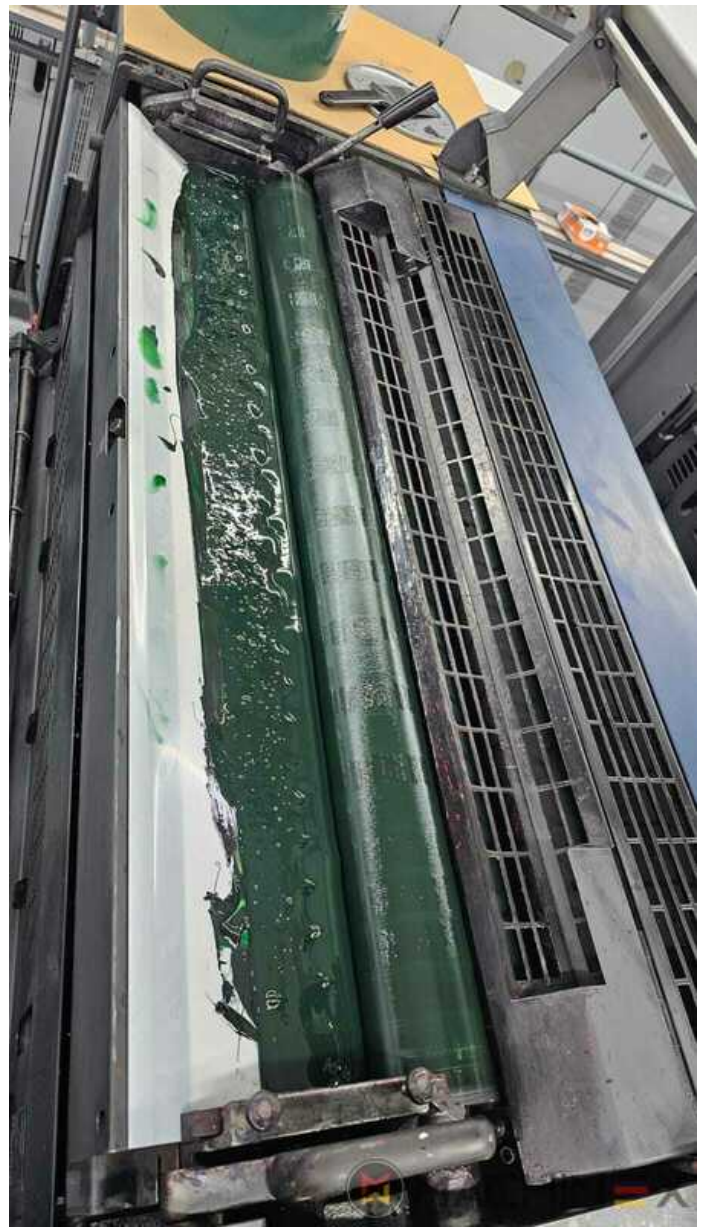

SPAIN | GERMANY | USA | ITALY | TURKEY | CHINA | BRAZIL | MEXICO | PERU

+34 682 639 187

info@machinex.com

MACHINEX