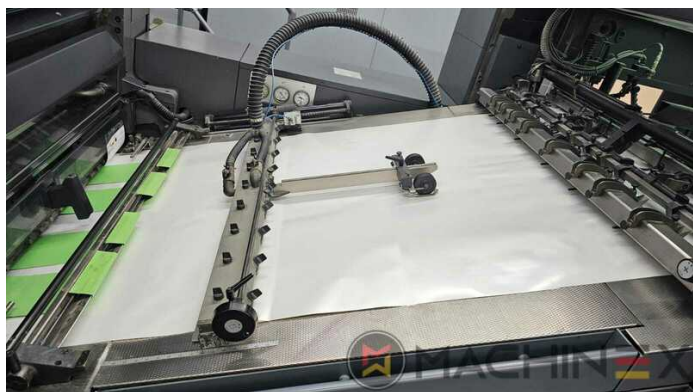

2007 | HEIDELBERG CD 102 7 LX HYBRID

+ USED PRINTING MACHINES  : 2007  7 COLOR + COATER

Heidelberg CD 102 7 LX HYBRID can easily handle all materials from paper up to carton stock for packaging

- Incline 3000
- Powder Star AP 500
- Drystar 3000 combination dryer
- Autoplate (Semi automatic plate change)
- Axis Control
- Chromed impression cylinders
- Cleanstar plus
- Preset Plus in feeder
- Preset Plus in delivery
- Max speed 15.000 sheets/h
- Intercommunication system between infeed and delivery
- Electromechanical double sheet control
- Straight machine printing
- Steel Plate feeder and delivery
- Rear edge blowers
- Alcolor Vario dampening
- Automatic Blanket Impressions Cylinders & Inking Rollers washing devices
- Chromed cylinders

 +34 682 639 187

 info@machinex.com

- multiple sheet detector
- Non Stop rake
- UV package Coating Unit
- Electromechanical Stream Controls
- Weko AP 500 powder sprayer
- Program-controlled wash-up device (Roller, Blanket & ICWD)
- AirStar pro water cooled
- Chiller excluded
- IPA-Metering Premium
- ZMK electronic side lays control
- I.S.T. UV End of press UV final 3 lamps
- Lateral, Circumventual, Diagonal Register Control
- 2 Interdeck UV Dryers – Repositionable - IST
- Non Stop in the feeder
- Non Stop board
- Technotrans Ink Line
- Antistatic device/Compact feeder
- rear edge suction
- 2 IR (infrared)Lamps
- Non Stop delivery
- InkLine (automatic ink supply)
- Ultrasonic double sheet detection