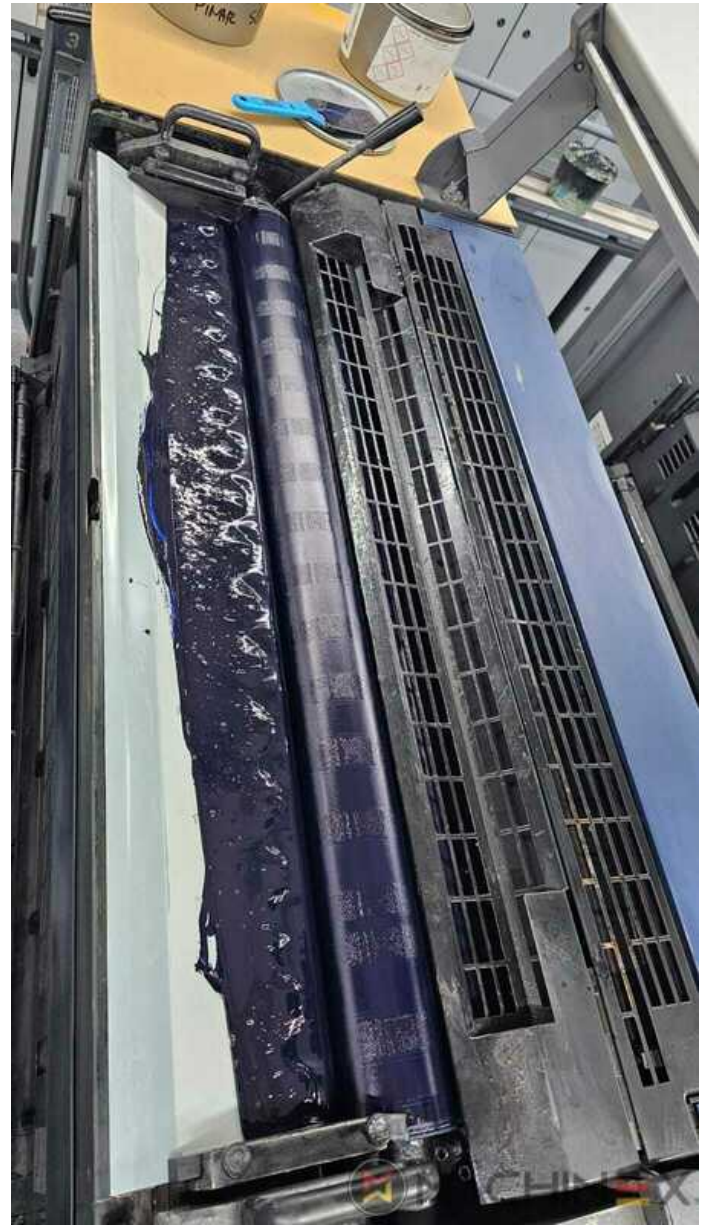

SPAIN | GERMANY | USA | ITALY | TURKEY | CHINA | BRAZIL | MEXICO | PERU

+34 682 639 187

info@machinex.com