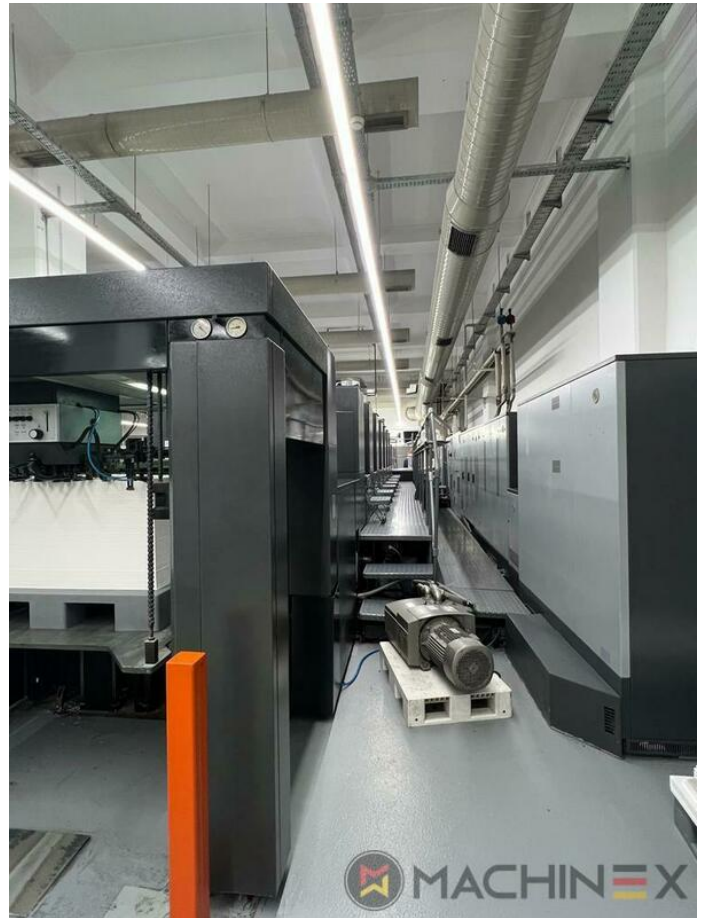

SPAIN | GERMANY | USA | ITALY | TURKEY | CHINA | BRAZIL | MEXICO | PERU

+34 682 639 187

info@machinex.com