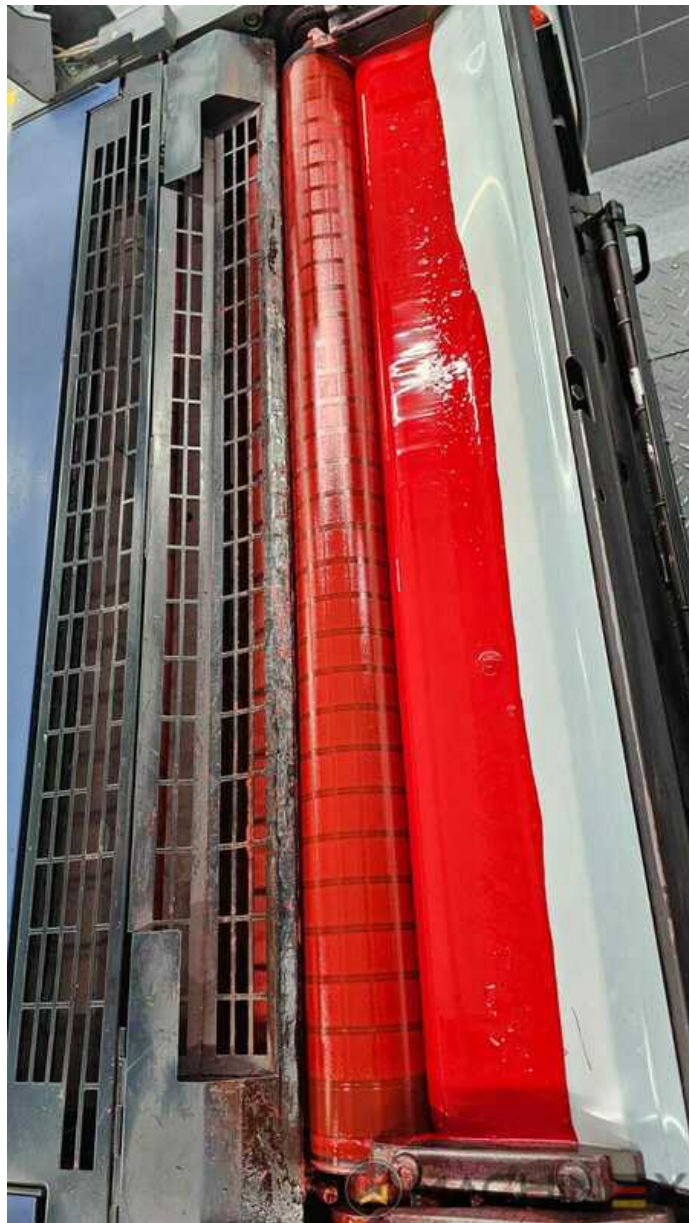

SPAIN | GERMANY | USA | ITALY | TURKEY | CHINA | BRAZIL | MEXICO | PERU

+34 682 639 187

info@machinex.com

MACHINEX