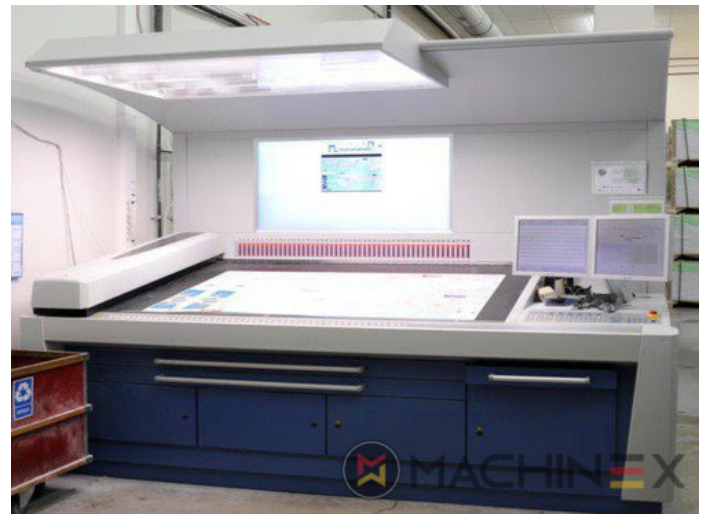

SPAIN | GERMANY | USA | ITALY | TURKEY | CHINA | BRAZIL | MEXICO | PERU

+34 682 639 187

info@machinex.com