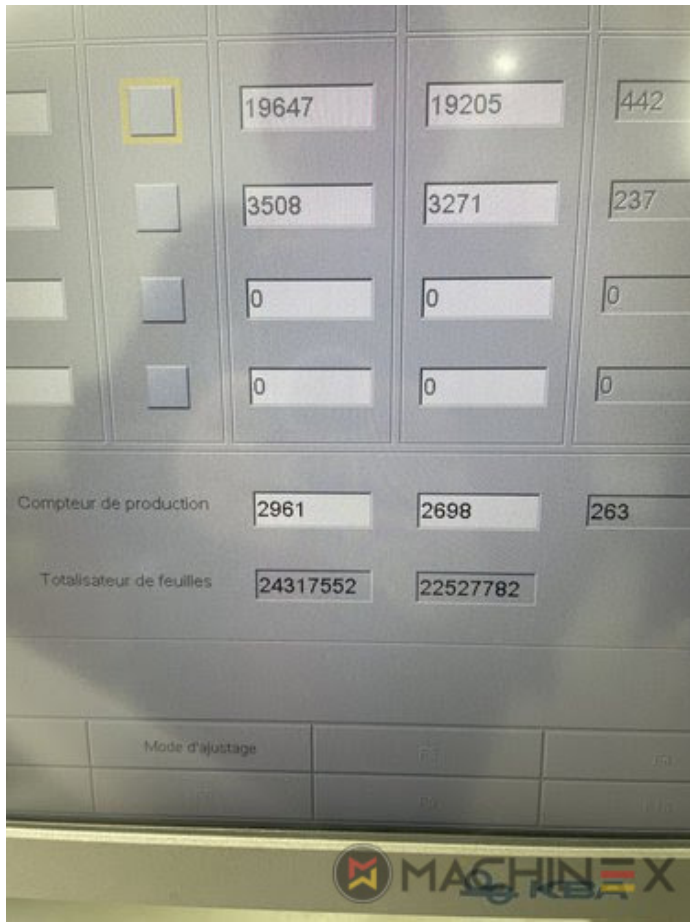

SPAIN | GERMANY | USA | ITALY | TURKEY | CHINA | BRAZIL | MEXICO | PERU

+34 682 639 187

info@machinex.com