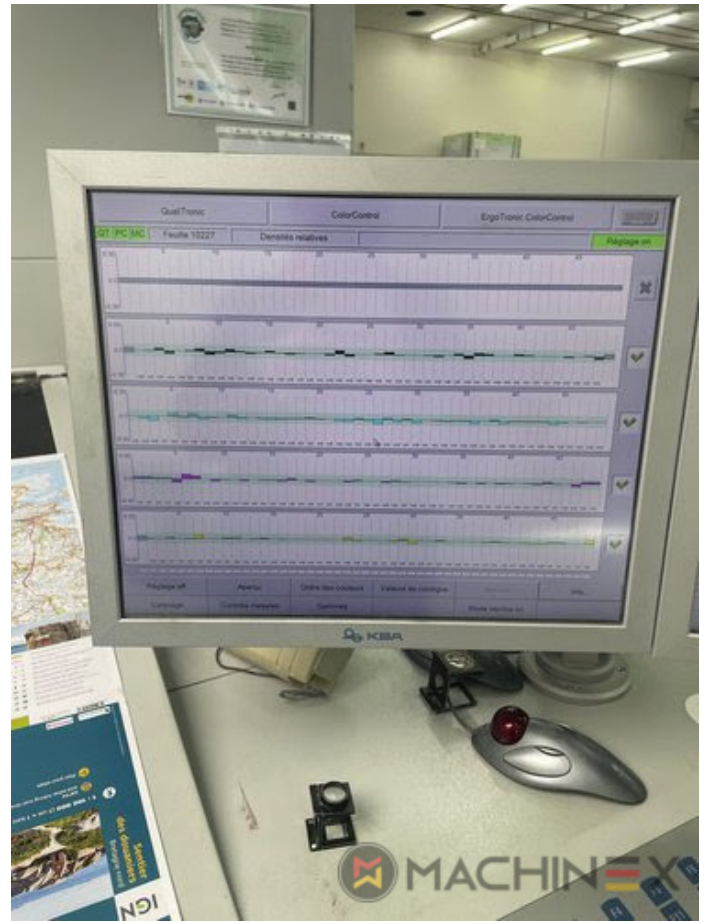

SPAIN | GERMANY | USA | ITALY | TURKEY | CHINA | BRAZIL | MEXICO | PERU

+34 682 639 187

info@machinex.com