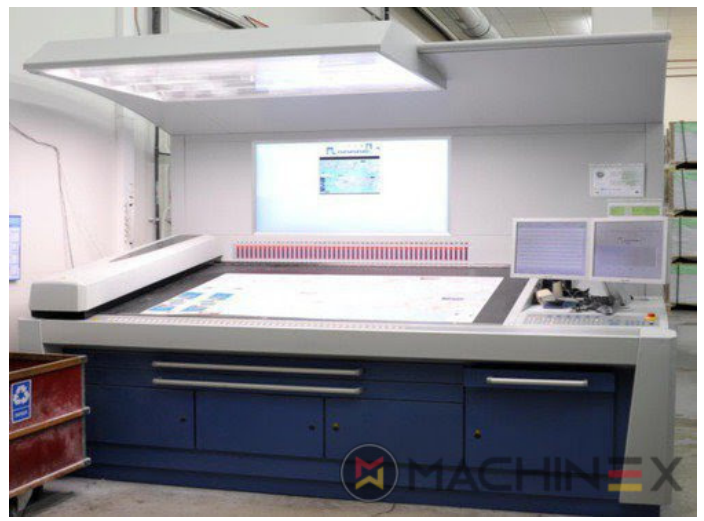

SPAIN | GERMANY | USA | ITALY | TURKEY | CHINA | BRAZIL | MEXICO | PERU

+34 682 639 187

info@machinex.com