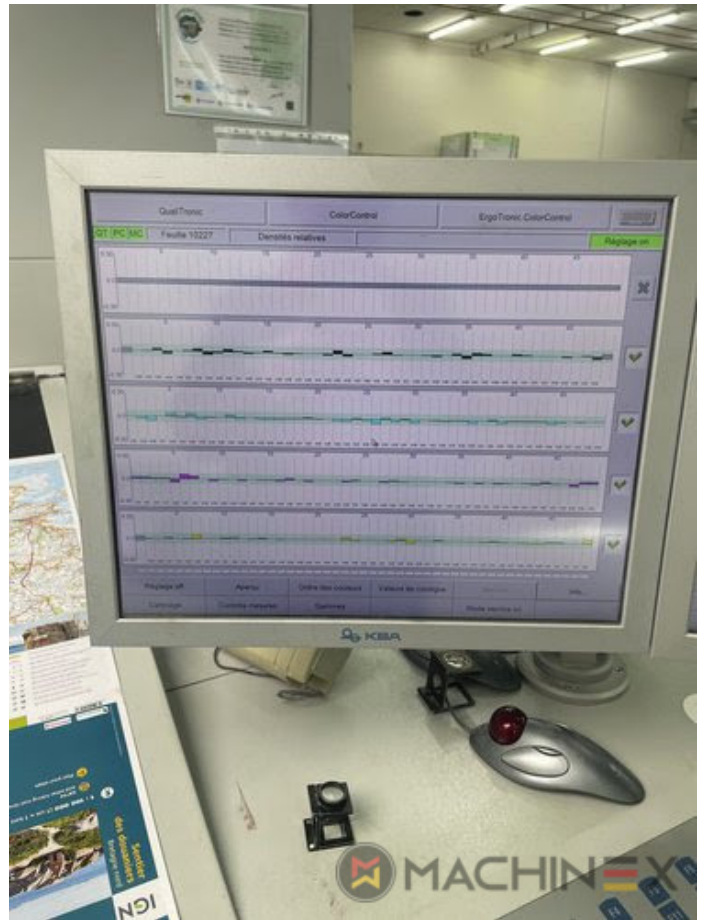

SPAIN | GERMANY | USA | ITALY | TURKEY | CHINA | BRAZIL | MEXICO | PERU

+34 682 639 187

info@machinex.com