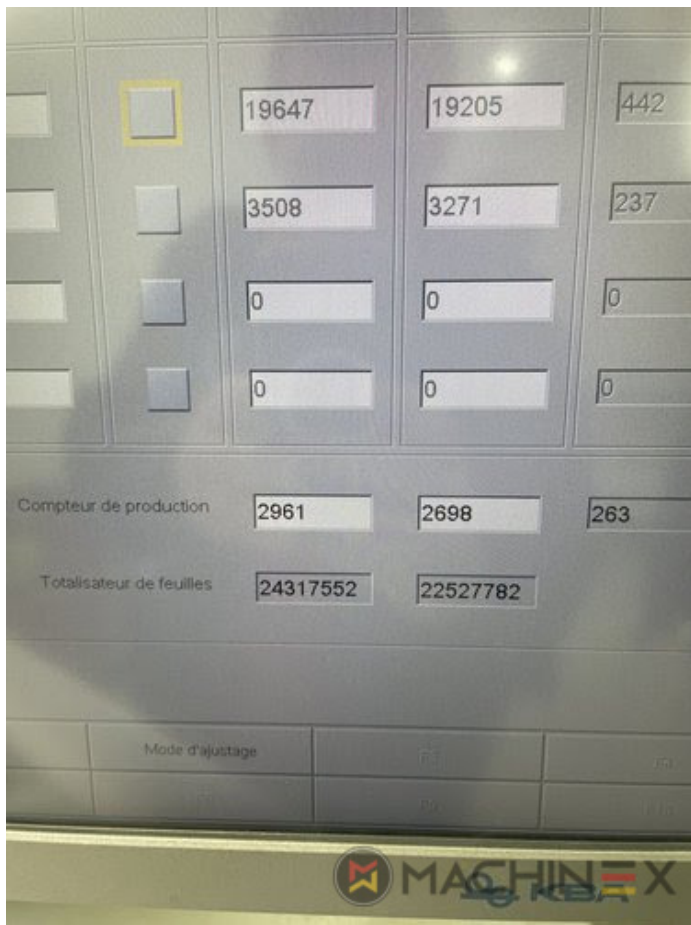

SPAIN | GERMANY | USA | ITALY | TURKEY | CHINA | BRAZIL | MEXICO | PERU

+34 682 639 187

info@machinex.com