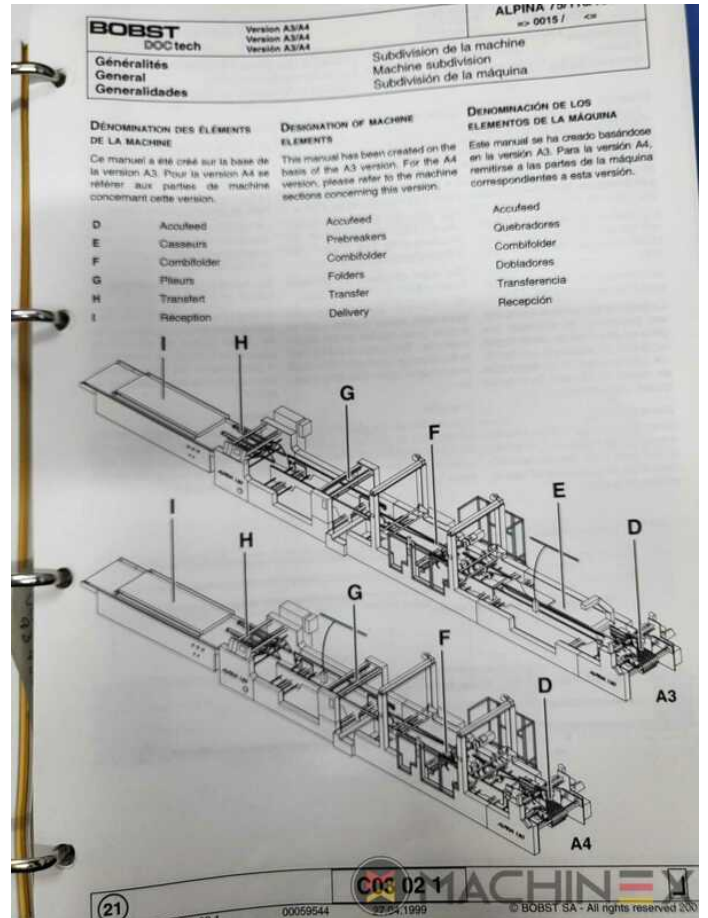

## ATTREZZATURE

- Digital readout unit
- 4 + 6 point glue system
- Lower disc gluing left
- Automatic crash lock bottom
- straight line lock bottom
- vibrator and vacuum, aligning station after the feeder right and left
- Automatic carton folder gluer
- Sistema di incollaggio HHS con 5 pistole

## DETTAGLI TECNICI

- Orari di lavoro : 65.380 h.
- Formato massimo: 1300 mm
- Formati minimo : 126 mm

SPAIN | GERMANY | USA | ITALY | TURKEY | CHINA | BRAZIL | MEXICO | PERU

+34 682 639 187

info@machinex.com