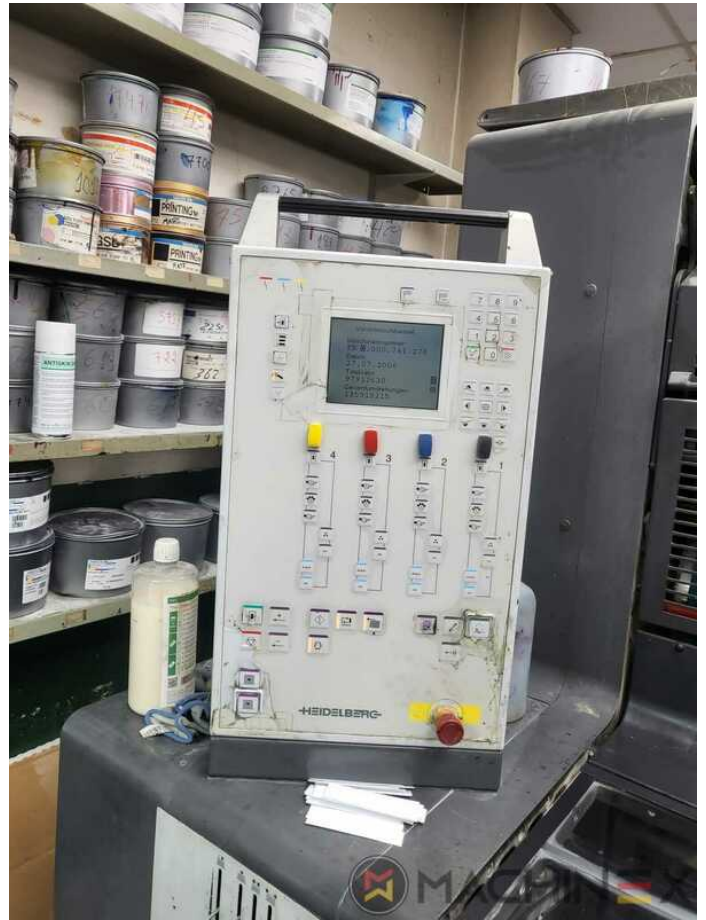

SPAIN | GERMANY | USA | ITALY | TURKEY | CHINA | BRAZIL | MEXICO | PERU

+34 682 639 187

info@machinex.com