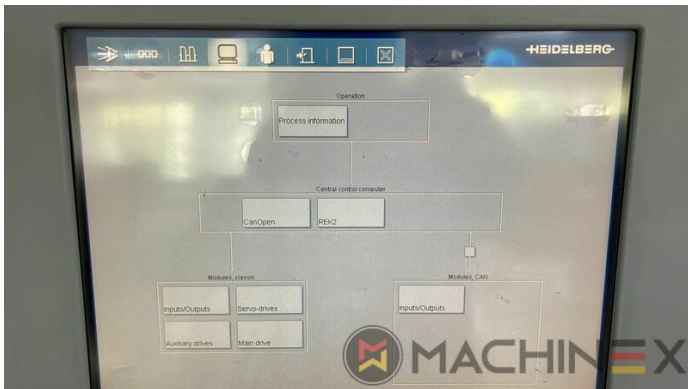

SPAIN | GERMANY | USA | ITALY | TURKEY | CHINA | BRAZIL | MEXICO | PERU

+34 682 639 187

info@machinex.com