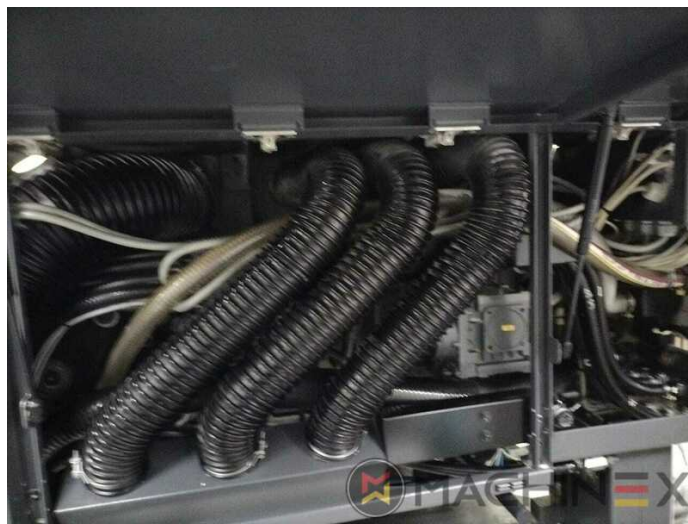

SPAIN | GERMANY | USA | ITALY | TURKEY | CHINA | BRAZIL | MEXICO | PERU

+34 682 639 187

info@machinex.com