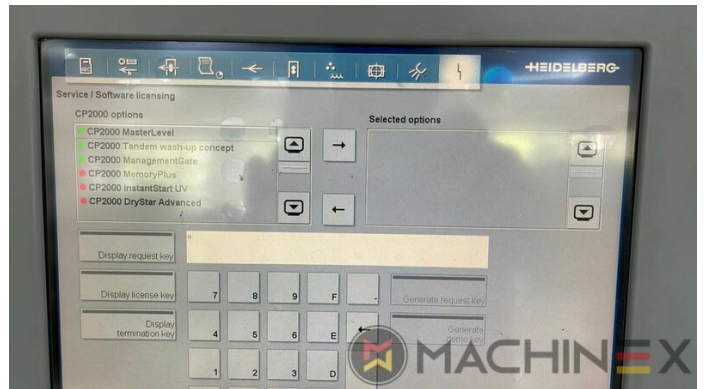

SPAIN | GERMANY | USA | ITALY | TURKEY | CHINA | BRAZIL | MEXICO | PERU

+34 682 639 187

info@machinex.com