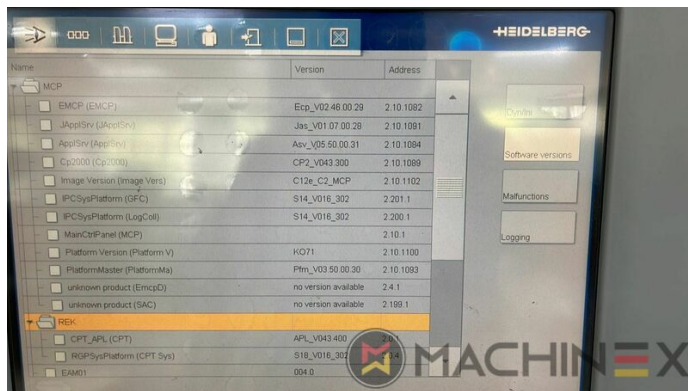

SPAIN | GERMANY | USA | ITALY | TURKEY | CHINA | BRAZIL | MEXICO | PERU

+34 682 639 187

info@machinex.com