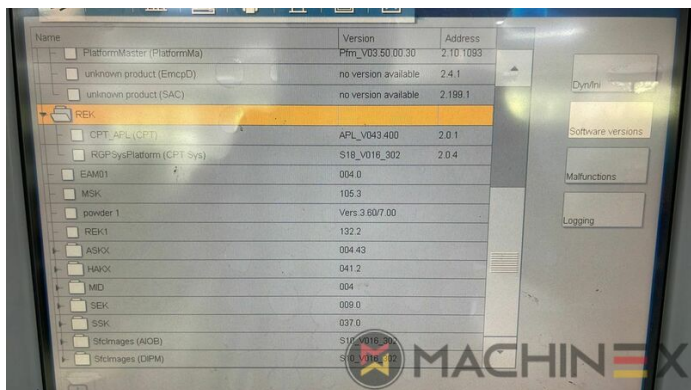

SPAIN | GERMANY | USA | ITALY | TURKEY | CHINA | BRAZIL | MEXICO | PERU

+34 682 639 187

info@machinex.com