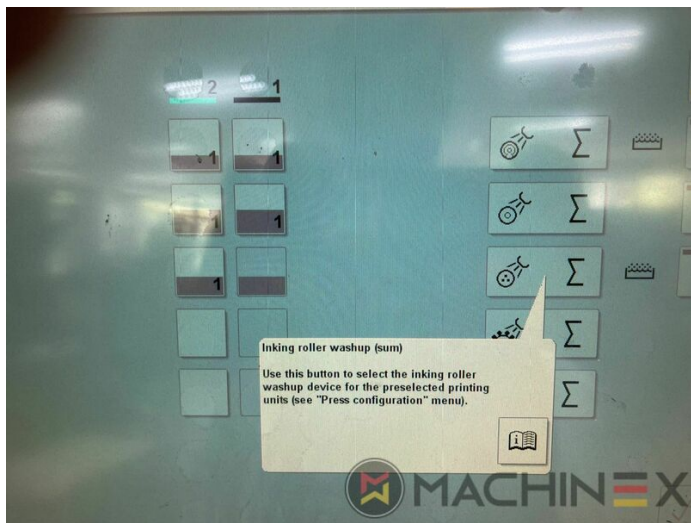

SPAIN | GERMANY | USA | ITALY | TURKEY | CHINA | BRAZIL | MEXICO | PERU

+34 682 639 187

info@machinex.com