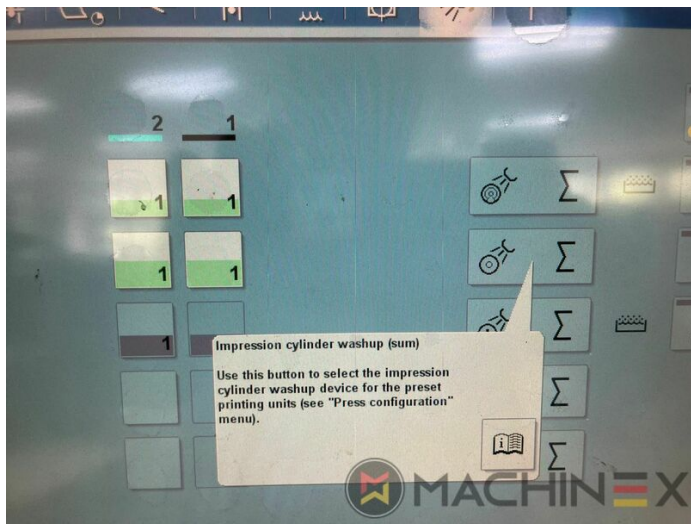

SPAIN | GERMANY | USA | ITALY | TURKEY | CHINA | BRAZIL | MEXICO | PERU

+34 682 639 187

info@machinex.com