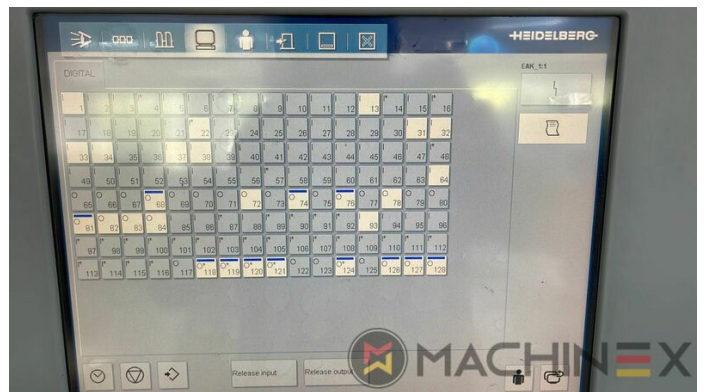

SPAIN | GERMANY | USA | ITALY | TURKEY | CHINA | BRAZIL | MEXICO | PERU

+34 682 639 187

info@machinex.com