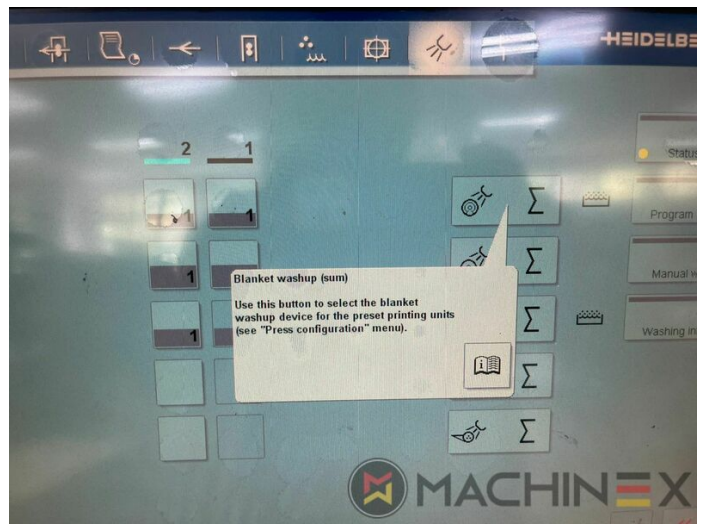

SPAIN | GERMANY | USA | ITALY | TURKEY | CHINA | BRAZIL | MEXICO | PERU

+34 682 639 187

info@machinex.com