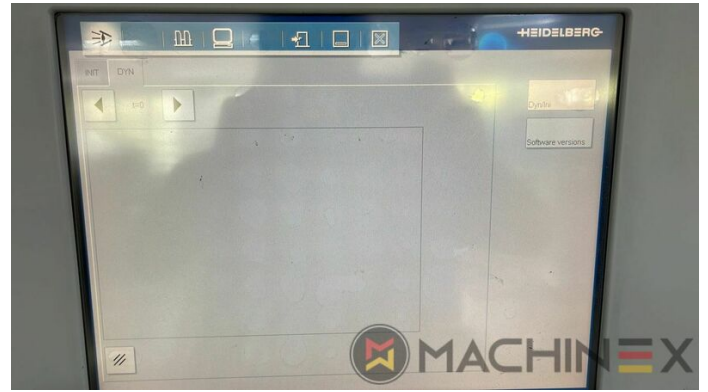

SPAIN | GERMANY | USA | ITALY | TURKEY | CHINA | BRAZIL | MEXICO | PERU

+34 682 639 187

info@machinex.com