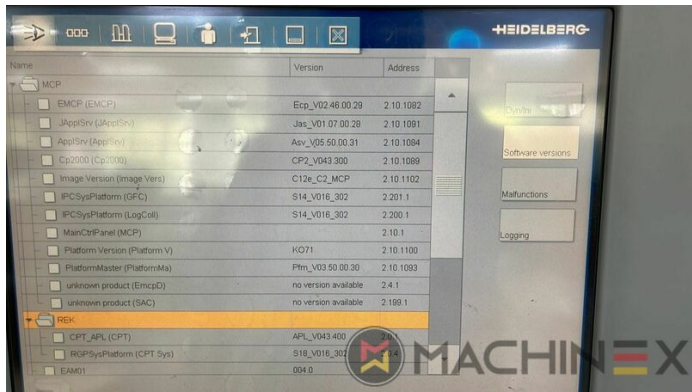

SPAIN | GERMANY | USA | ITALY | TURKEY | CHINA | BRAZIL | MEXICO | PERU

+34 682 639 187

info@machinex.com