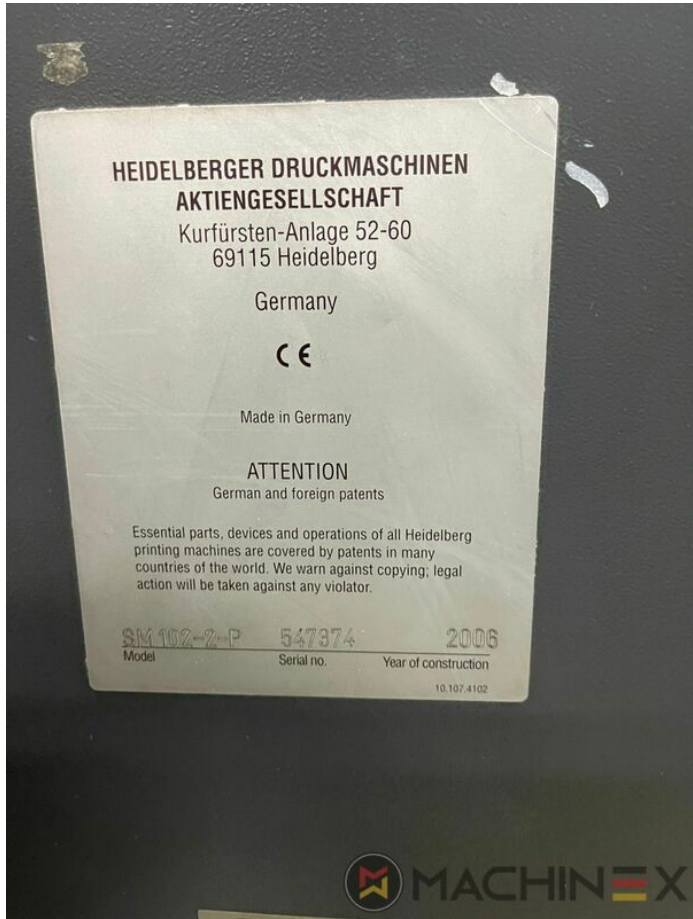

SPAIN | GERMANY | USA | ITALY | TURKEY | CHINA | BRAZIL | MEXICO | PERU

+34 682 639 187

info@machinex.com