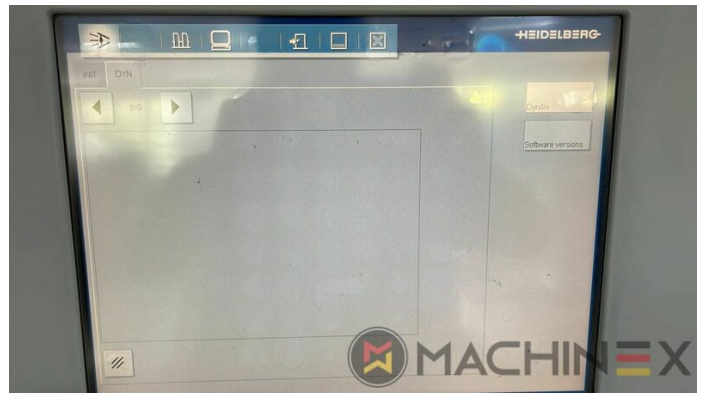

SPAIN | GERMANY | USA | ITALY | TURKEY | CHINA | BRAZIL | MEXICO | PERU

+34 682 639 187

info@machinex.com