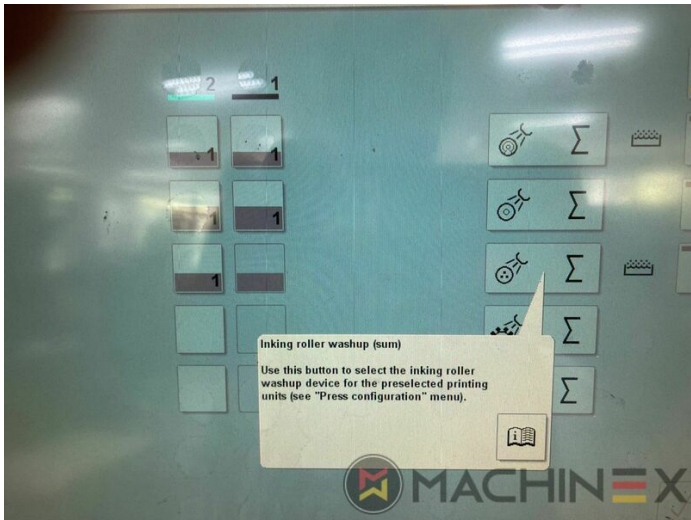

SPAIN | GERMANY | USA | ITALY | TURKEY | CHINA | BRAZIL | MEXICO | PERU

+34 682 639 187

info@machinex.com