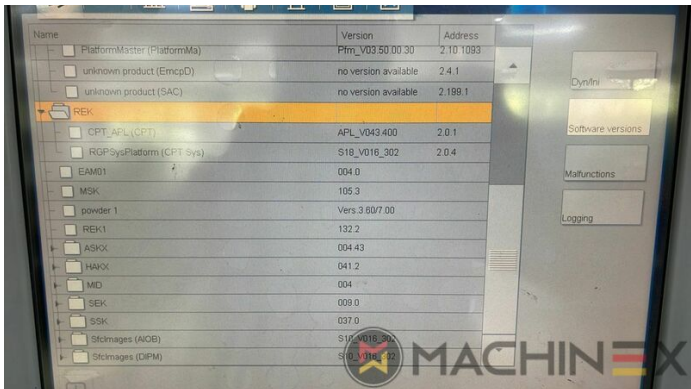

SPAIN | GERMANY | USA | ITALY | TURKEY | CHINA | BRAZIL | MEXICO | PERU

+34 682 639 187

info@machinex.com