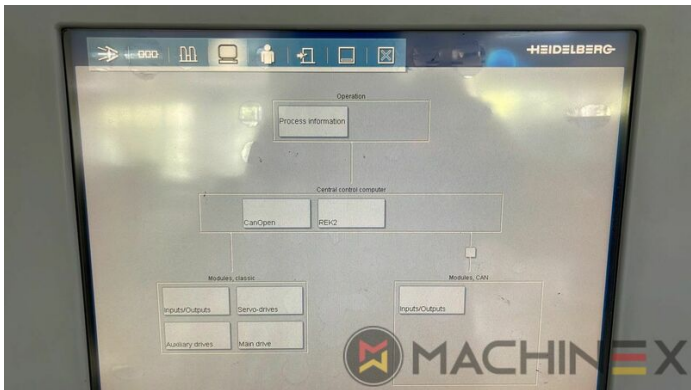

SPAIN | GERMANY | USA | ITALY | TURKEY | CHINA | BRAZIL | MEXICO | PERU

+34 682 639 187

info@machinex.com