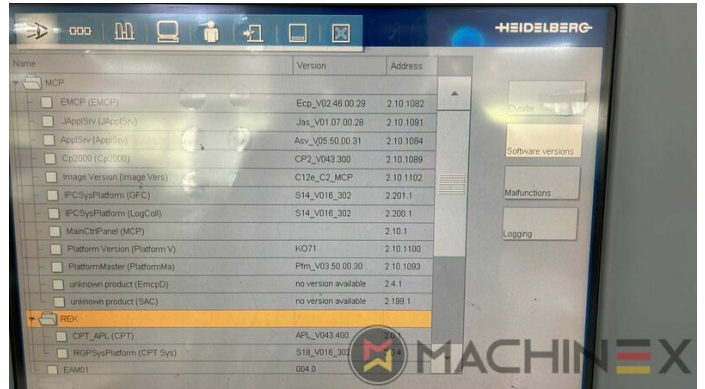

SPAIN | GERMANY | USA | ITALY | TURKEY | CHINA | BRAZIL | MEXICO | PERU

+34 682 639 187

info@machinex.com