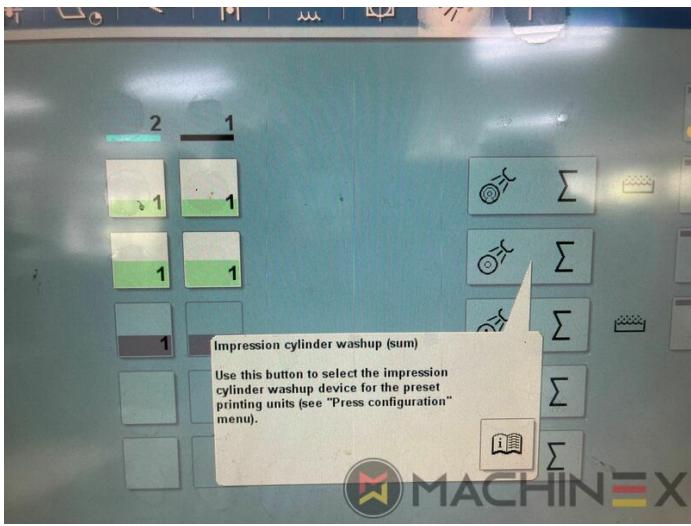

SPAIN | GERMANY | USA | ITALY | TURKEY | CHINA | BRAZIL | MEXICO | PERU

+34 682 639 187

info@machinex.com