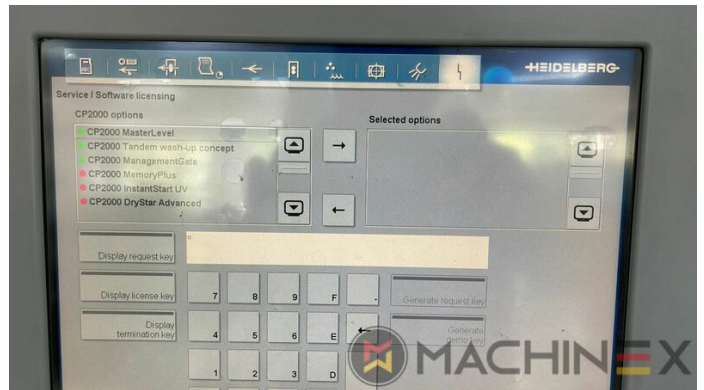

SPAIN | GERMANY | USA | ITALY | TURKEY | CHINA | BRAZIL | MEXICO | PERU

+34 682 639 187

info@machinex.com