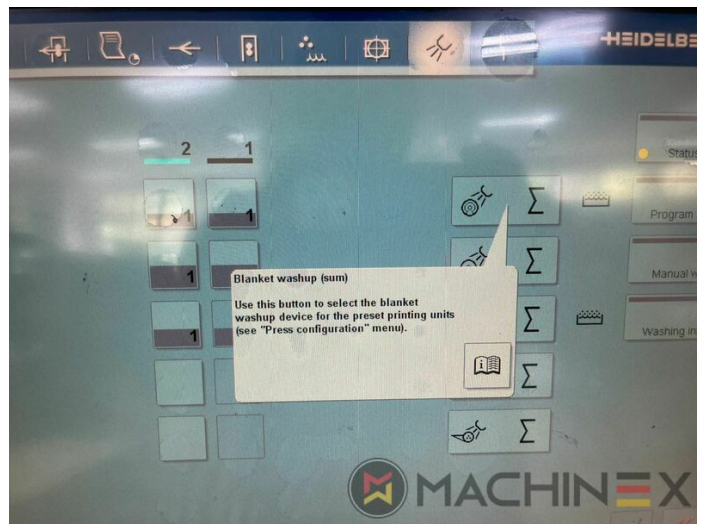

SPAIN | GERMANY | USA | ITALY | TURKEY | CHINA | BRAZIL | MEXICO | PERU

+34 682 639 187

info@machinex.com