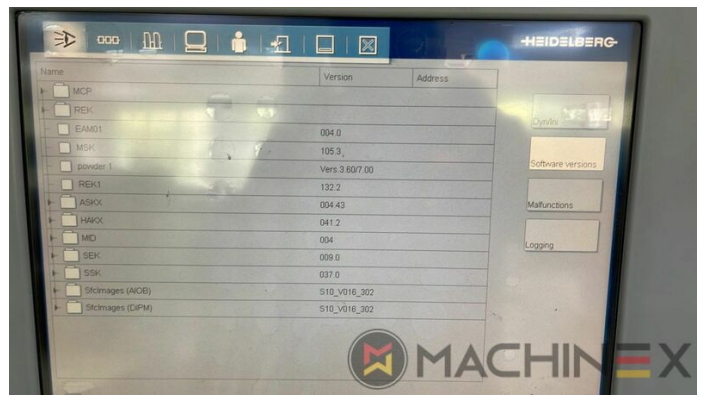

SPAIN | GERMANY | USA | ITALY | TURKEY | CHINA | BRAZIL | MEXICO | PERU

+34 682 639 187

info@machinex.com