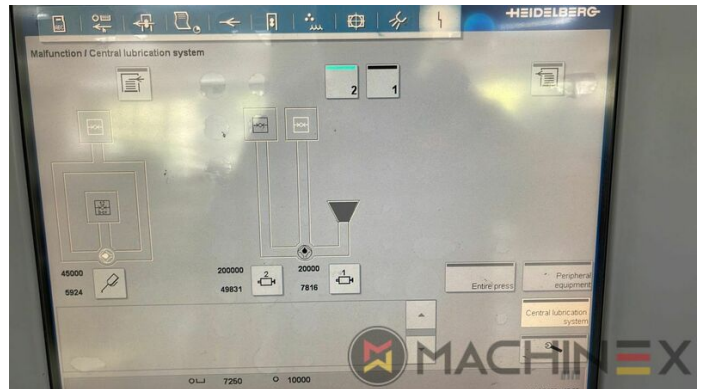

SPAIN | GERMANY | USA | ITALY | TURKEY | CHINA | BRAZIL | MEXICO | PERU

+34 682 639 187

info@machinex.com