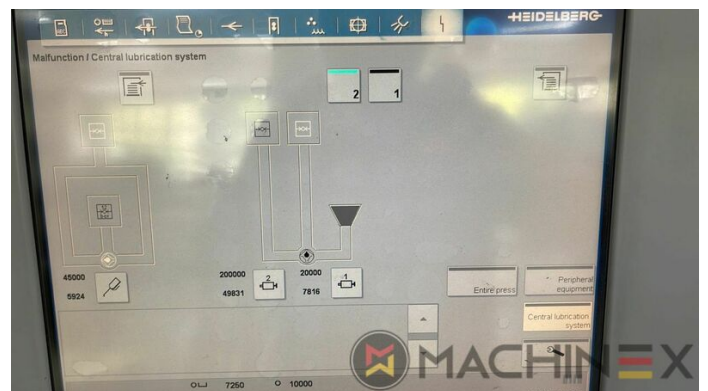

 **MACHINEX**

SPAIN | GERMANY | USA | ITALY | TURKEY | CHINA | BRAZIL | MEXICO | PERU

+34 682 639 187

info@machinex.com

SPAIN | GERMANY | USA | ITALY | TURKEY | CHINA | BRAZIL | MEXICO | PERU

+34 682 639 187