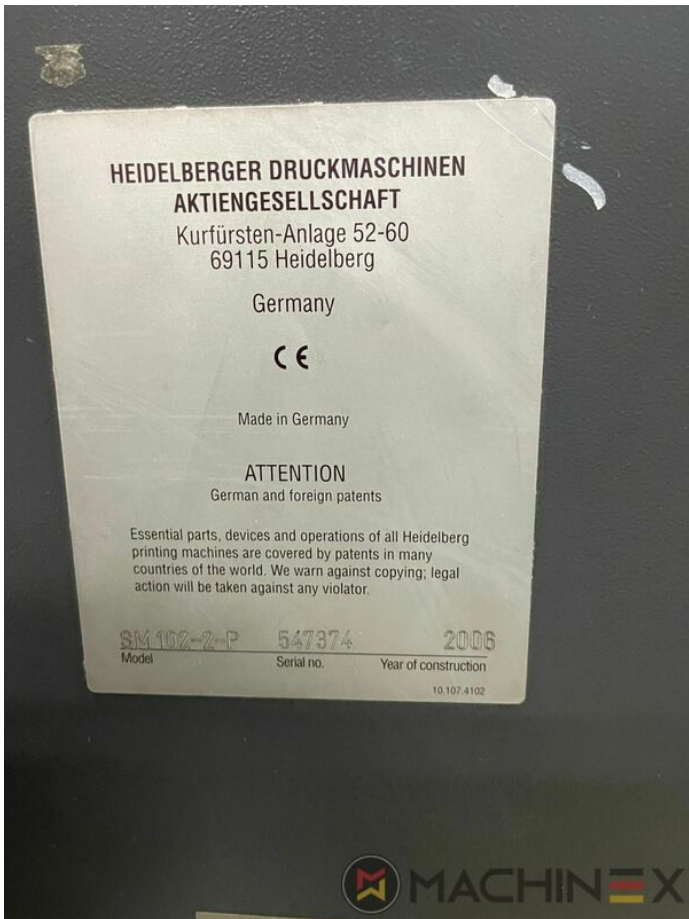

SPAIN | GERMANY | USA | ITALY | TURKEY | CHINA | BRAZIL | MEXICO | PERU

+34 682 639 187

info@machinex.com