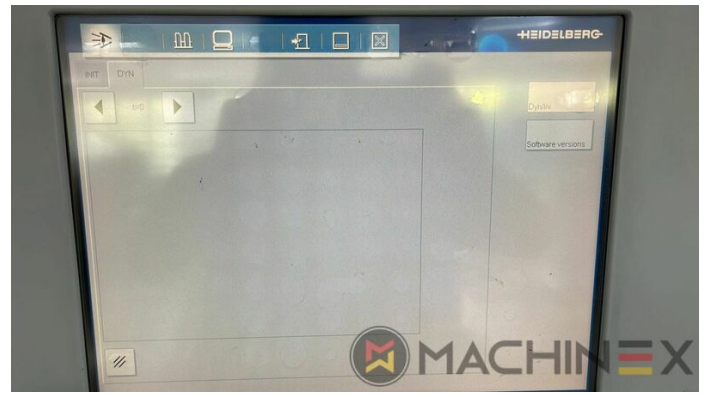

SPAIN | GERMANY | USA | ITALY | TURKEY | CHINA | BRAZIL | MEXICO | PERU

+34 682 639 187

info@machinex.com