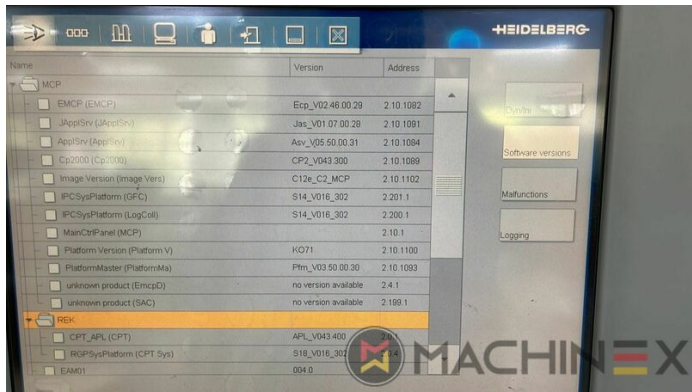

info@machinex.com

SPAIN | GERMANY | USA | ITALY | TURKEY | CHINA | BRAZIL | MEXICO | PERU

 +34 682 639 187

 [info@machinex.com](mailto:info@machinex.com)

 **MACHINEX**

SPAIN | GERMANY | USA | ITALY | TURKEY | CHINA | BRAZIL | MEXICO | PERU