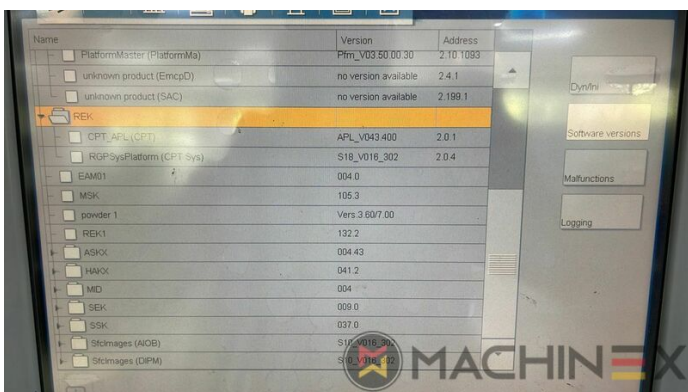

 **MACHINEX**

SPAIN | GERMANY | USA | ITALY | TURKEY | CHINA | BRAZIL | MEXICO | PERU

+34 682 639 187

info@machinex.com

SPAIN | GERMANY | USA | ITALY | TURKEY | CHINA | BRAZIL | MEXICO | PERU

+34 682 639 187