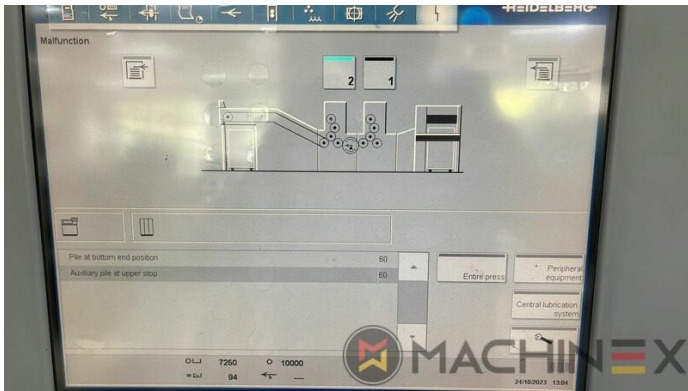

SPAIN | GERMANY | USA | ITALY | TURKEY | CHINA | BRAZIL | MEXICO | PERU

+34 682 639 187

info@machinex.com