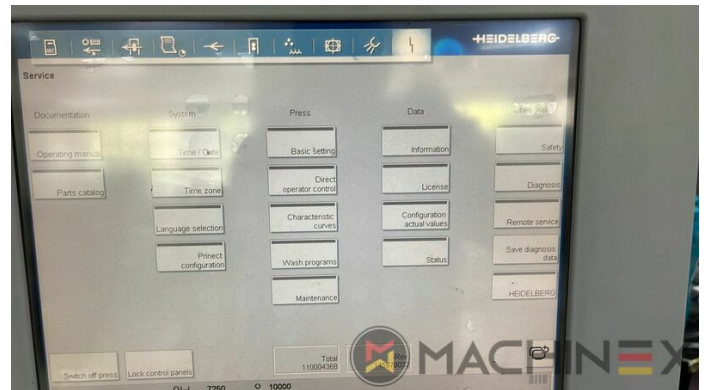

SPAIN | GERMANY | USA | ITALY | TURKEY | CHINA | BRAZIL | MEXICO | PERU

+34 682 639 187

info@machinex.com