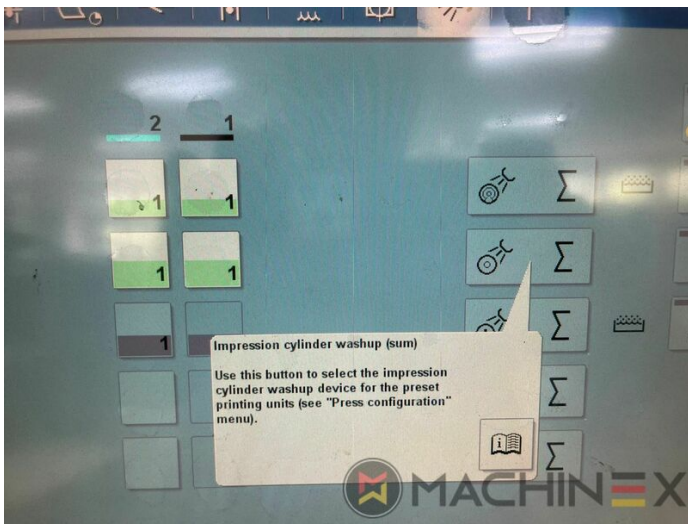

SPAIN | GERMANY | USA | ITALY | TURKEY | CHINA | BRAZIL | MEXICO | PERU

+34 682 639 187

info@machinex.com