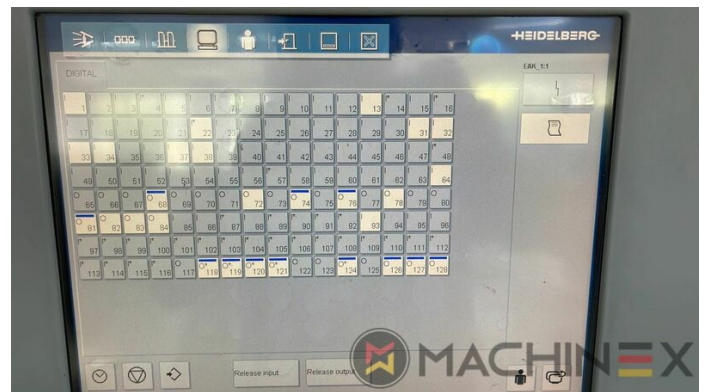

SPAIN | GERMANY | USA | ITALY | TURKEY | CHINA | BRAZIL | MEXICO | PERU

+34 682 639 187

info@machinex.com