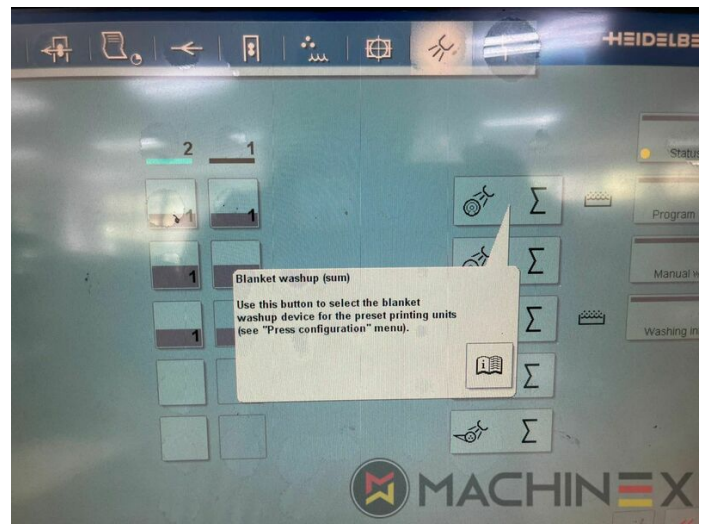

SPAIN | GERMANY | USA | ITALY | TURKEY | CHINA | BRAZIL | MEXICO | PERU

+34 682 639 187

info@machinex.com