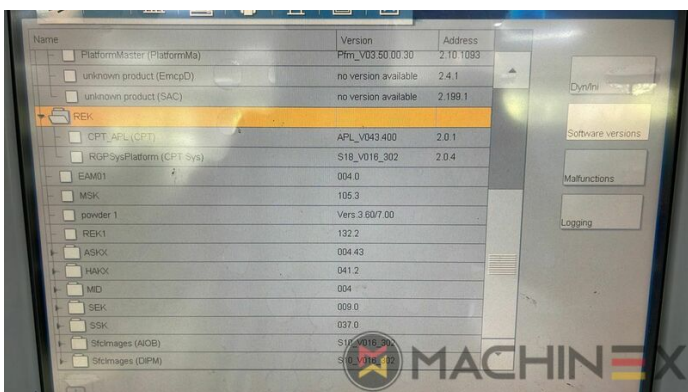

SPAIN | GERMANY | USA | ITALY | TURKEY | CHINA | BRAZIL | MEXICO | PERU

+34 682 639 187

info@machinex.com