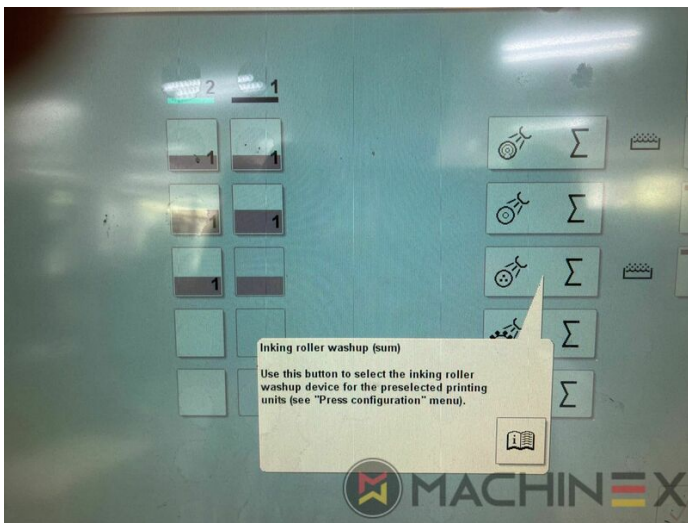

SPAIN | GERMANY | USA | ITALY | TURKEY | CHINA | BRAZIL | MEXICO | PERU

+34 682 639 187

info@machinex.com