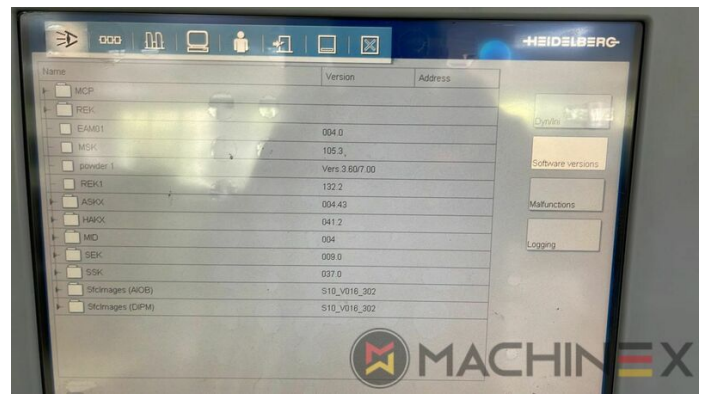

SPAIN | GERMANY | USA | ITALY | TURKEY | CHINA | BRAZIL | MEXICO | PERU

+34 682 639 187

info@machinex.com