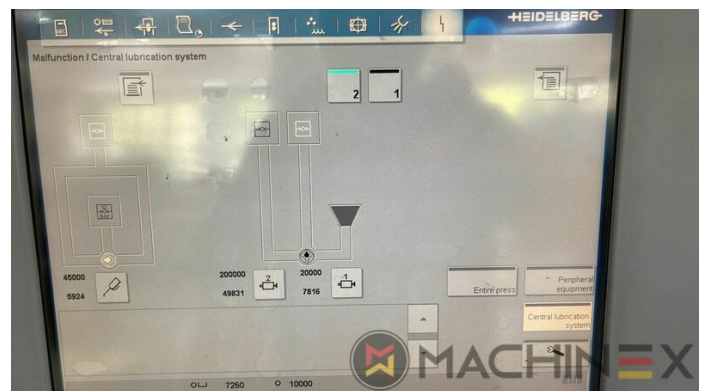

SPAIN | GERMANY | USA | ITALY | TURKEY | CHINA | BRAZIL | MEXICO | PERU

+34 682 639 187

info@machinex.com