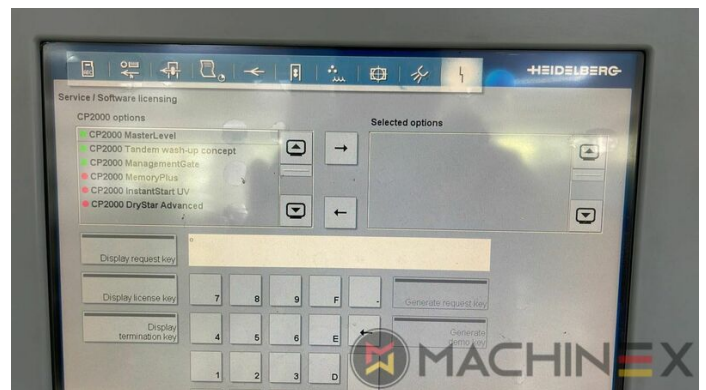

SPAIN | GERMANY | USA | ITALY | TURKEY | CHINA | BRAZIL | MEXICO | PERU

+34 682 639 187

info@machinex.com