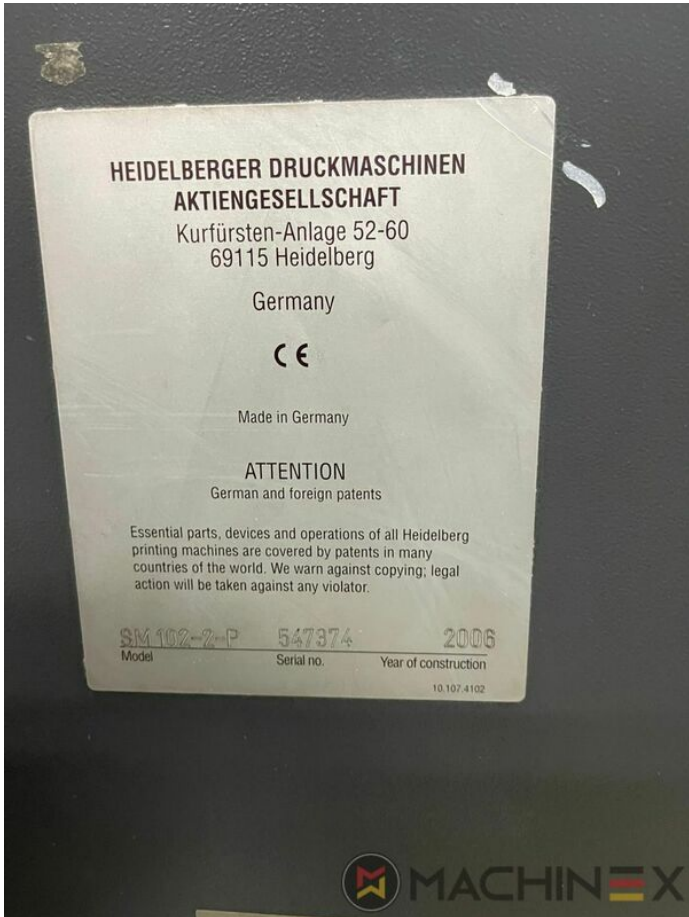

SPAIN | GERMANY | USA | ITALY | TURKEY | CHINA | BRAZIL | MEXICO | PERU

+34 682 639 187

info@machinex.com