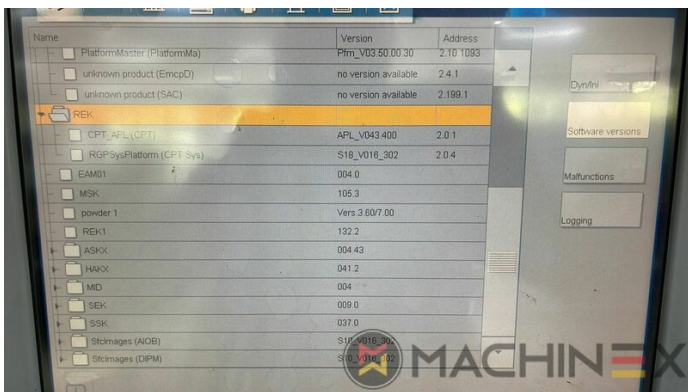

SPAIN | GERMANY | USA | ITALY | TURKEY | CHINA | BRAZIL | MEXICO | PERU

+34 682 639 187

info@machinex.com