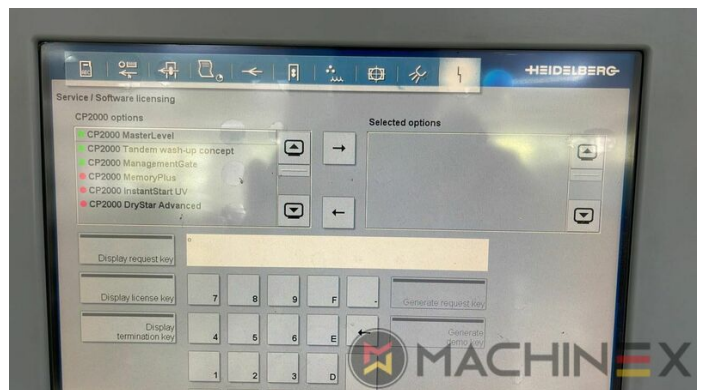

SPAIN | GERMANY | USA | ITALY | TURKEY | CHINA | BRAZIL | MEXICO | PERU

+34 682 639 187

info@machinex.com