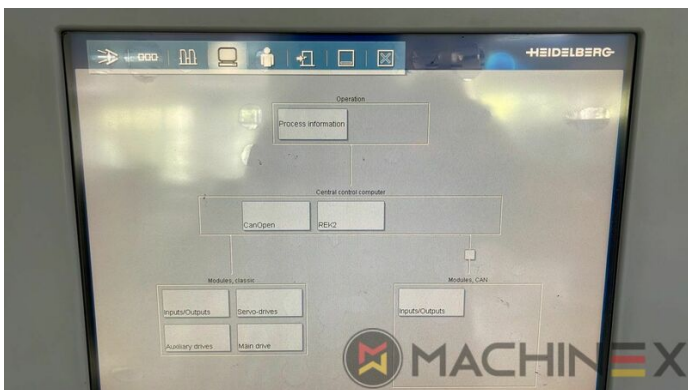

SPAIN | GERMANY | USA | ITALY | TURKEY | CHINA | BRAZIL | MEXICO | PERU

+34 682 639 187

info@machinex.com