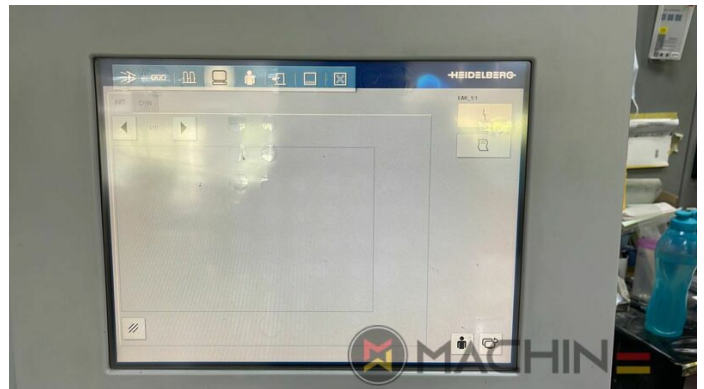

SPAIN | GERMANY | USA | ITALY | TURKEY | CHINA | BRAZIL | MEXICO | PERU

+34 682 639 187

info@machinex.com