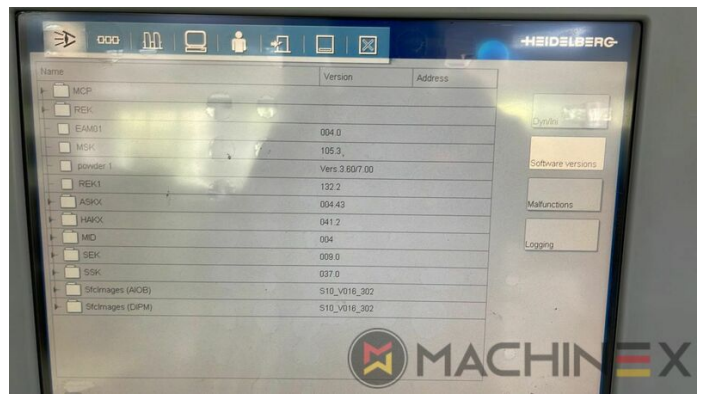

SPAIN | GERMANY | USA | ITALY | TURKEY | CHINA | BRAZIL | MEXICO | PERU

+34 682 639 187

info@machinex.com