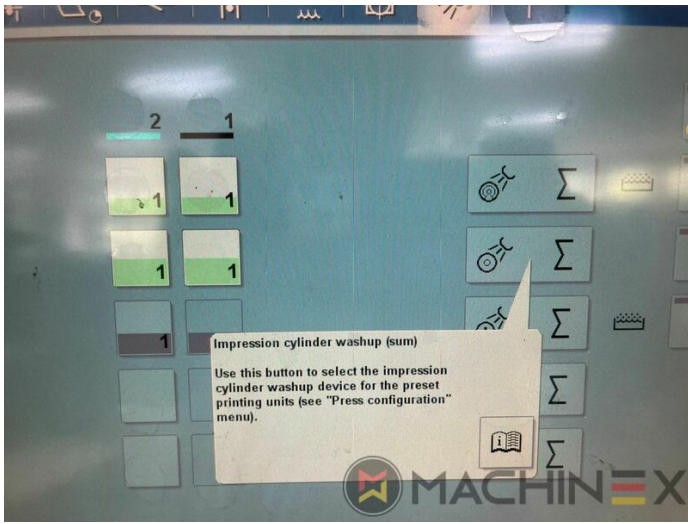

SPAIN | GERMANY | USA | ITALY | TURKEY | CHINA | BRAZIL | MEXICO | PERU

+34 682 639 187

info@machinex.com