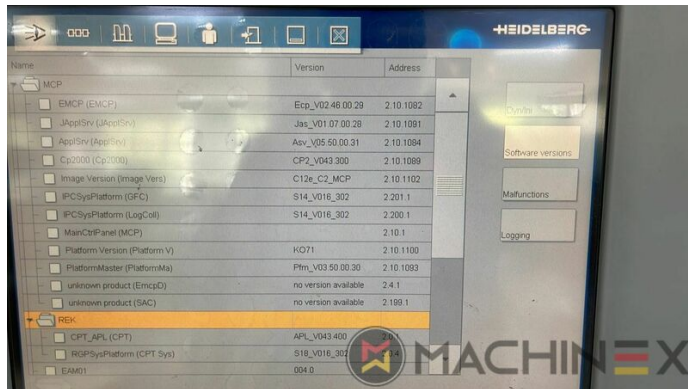

SPAIN | GERMANY | USA | ITALY | TURKEY | CHINA | BRAZIL | MEXICO | PERU

+34 682 639 187

info@machinex.com