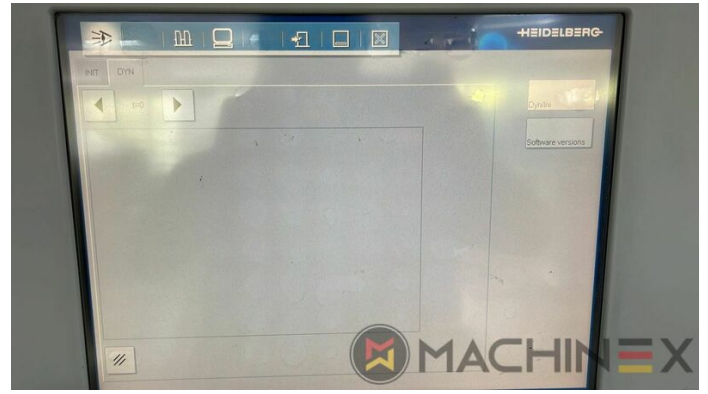

SPAIN | GERMANY | USA | ITALY | TURKEY | CHINA | BRAZIL | MEXICO | PERU

+34 682 639 187

info@machinex.com