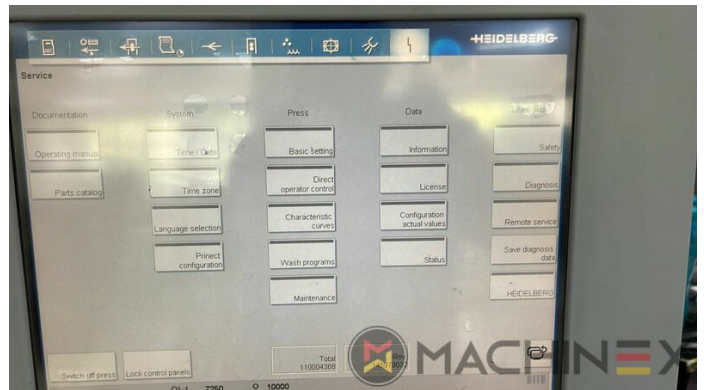

SPAIN | GERMANY | USA | ITALY | TURKEY | CHINA | BRAZIL | MEXICO | PERU

+34 682 639 187

info@machinex.com