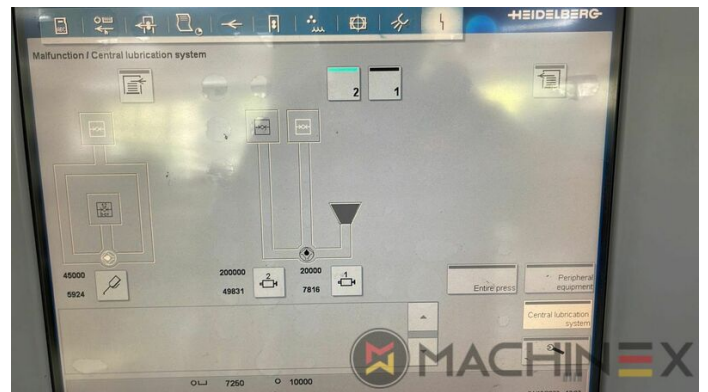

SPAIN | GERMANY | USA | ITALY | TURKEY | CHINA | BRAZIL | MEXICO | PERU

+34 682 639 187

info@machinex.com