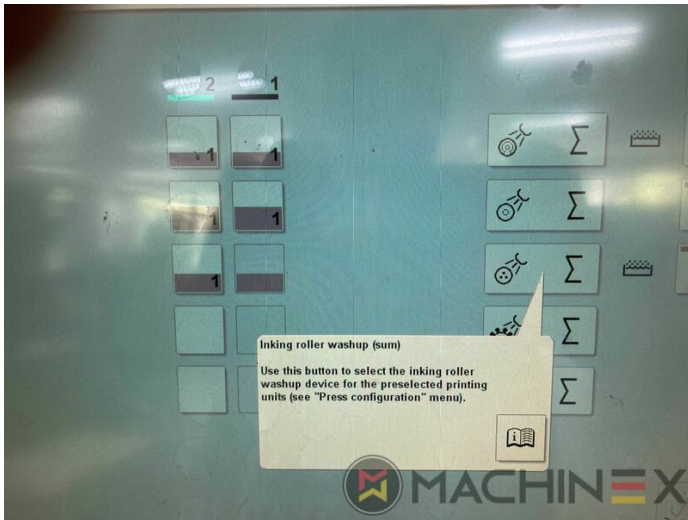

SPAIN | GERMANY | USA | ITALY | TURKEY | CHINA | BRAZIL | MEXICO | PERU

+34 682 639 187

info@machinex.com