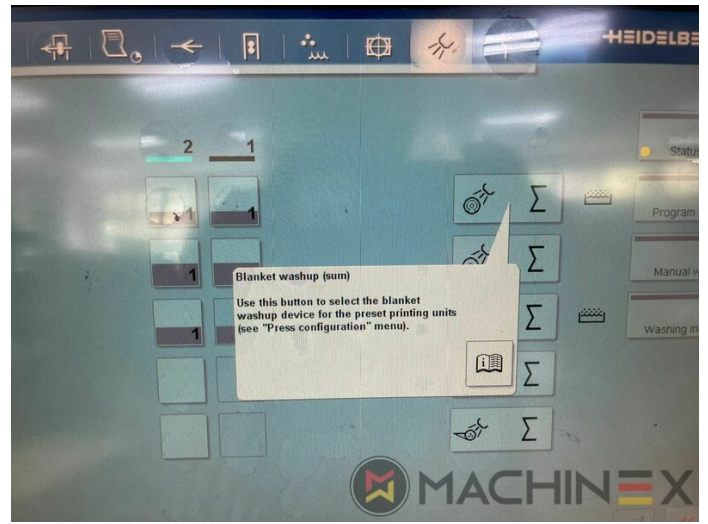

SPAIN | GERMANY | USA | ITALY | TURKEY | CHINA | BRAZIL | MEXICO | PERU

+34 682 639 187

info@machinex.com