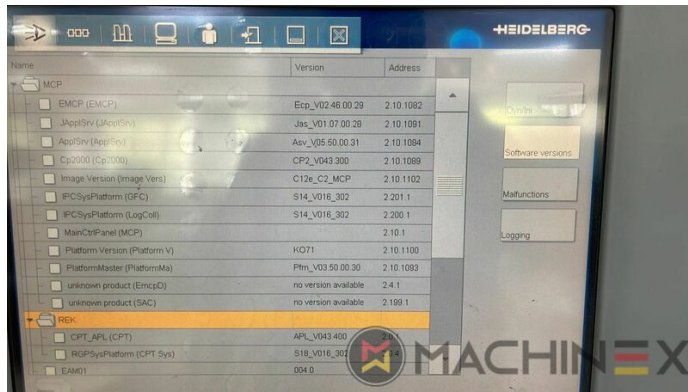

SPAIN | GERMANY | USA | ITALY | TURKEY | CHINA | BRAZIL | MEXICO | PERU

+34 682 639 187

info@machinex.com