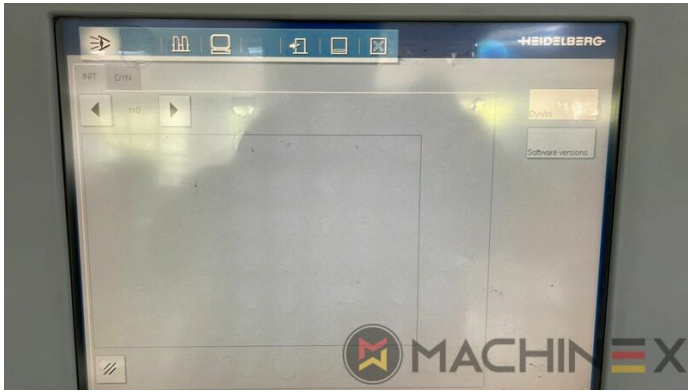

SPAIN | GERMANY | USA | ITALY | TURKEY | CHINA | BRAZIL | MEXICO | PERU

+34 682 639 187

info@machinex.com