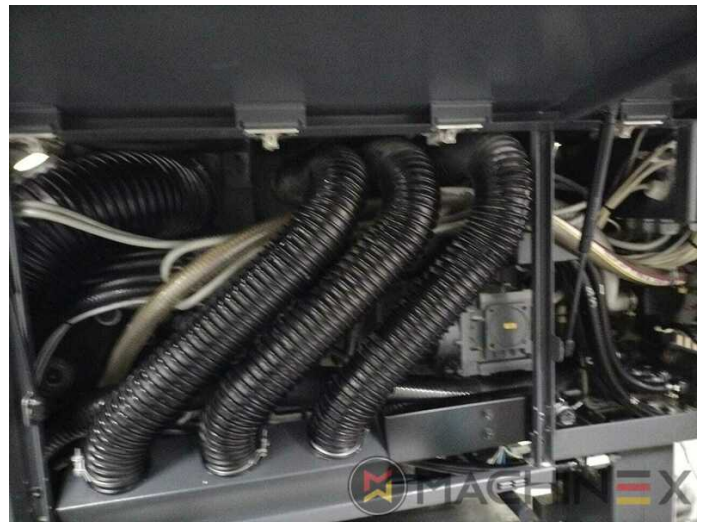

SPAIN | GERMANY | USA | ITALY | TURKEY | CHINA | BRAZIL | MEXICO | PERU

+34 682 639 187

info@machinex.com