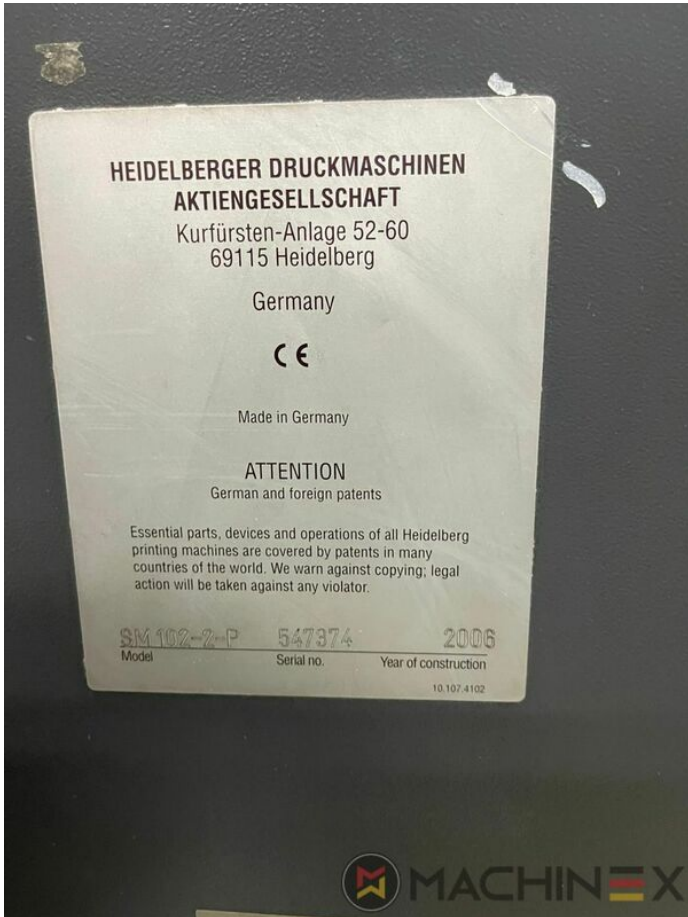

SPAIN | GERMANY | USA | ITALY | TURKEY | CHINA | BRAZIL | MEXICO | PERU

+34 682 639 187

info@machinex.com