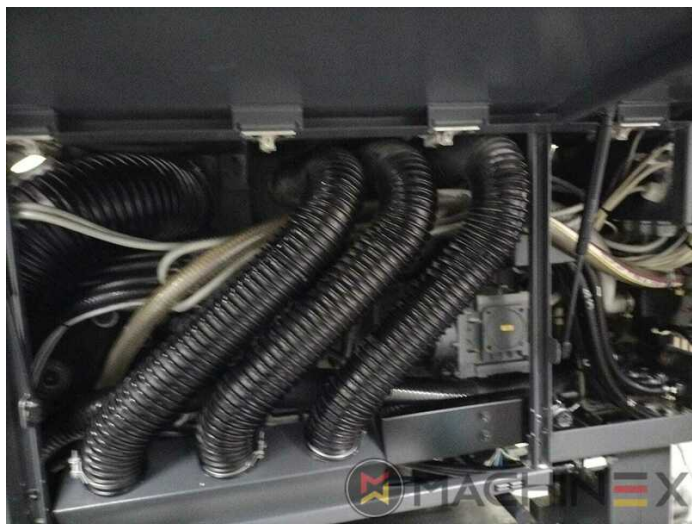

SPAIN | GERMANY | USA | ITALY | TURKEY | CHINA | BRAZIL | MEXICO | PERU

+34 682 639 187

info@machinex.com