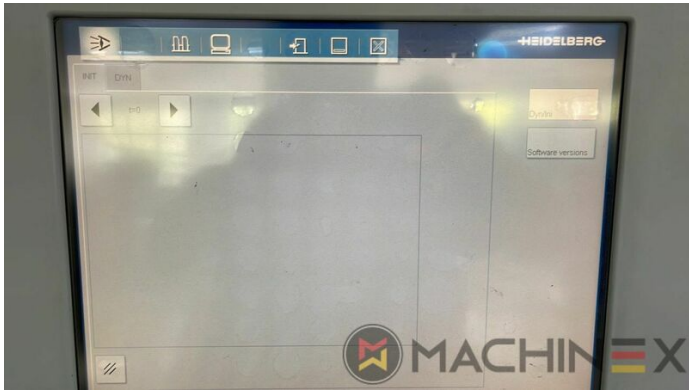

SPAIN | GERMANY | USA | ITALY | TURKEY | CHINA | BRAZIL | MEXICO | PERU

+34 682 639 187

info@machinex.com