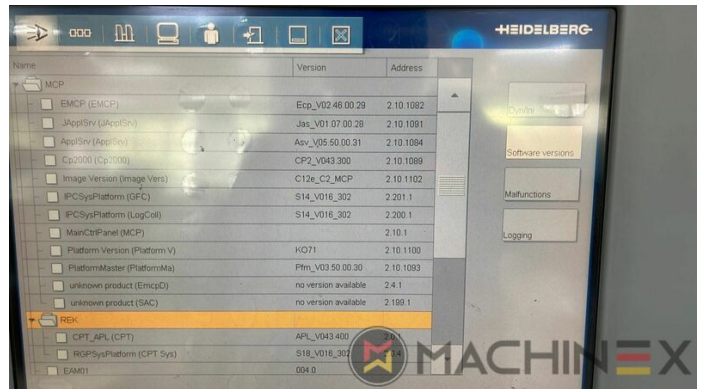

SPAIN | GERMANY | USA | ITALY | TURKEY | CHINA | BRAZIL | MEXICO | PERU

+34 682 639 187

info@machinex.com