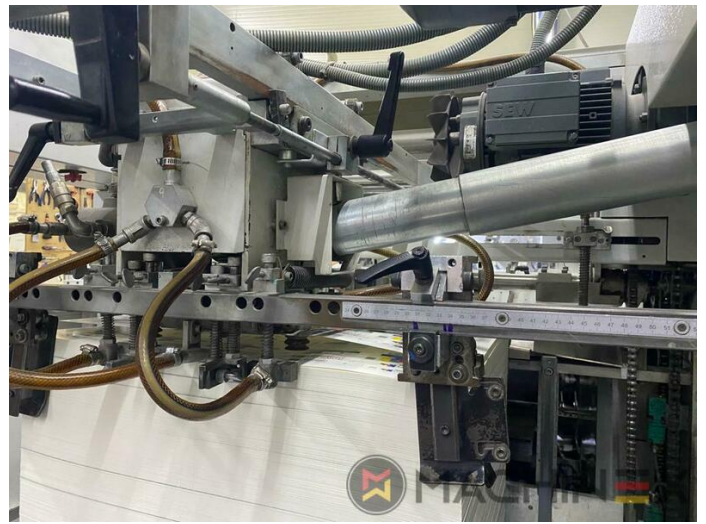

SPAIN | GERMANY | USA | ITALY | TURKEY | CHINA | BRAZIL | MEXICO | PERU

+34 682 639 187

info@machinex.com