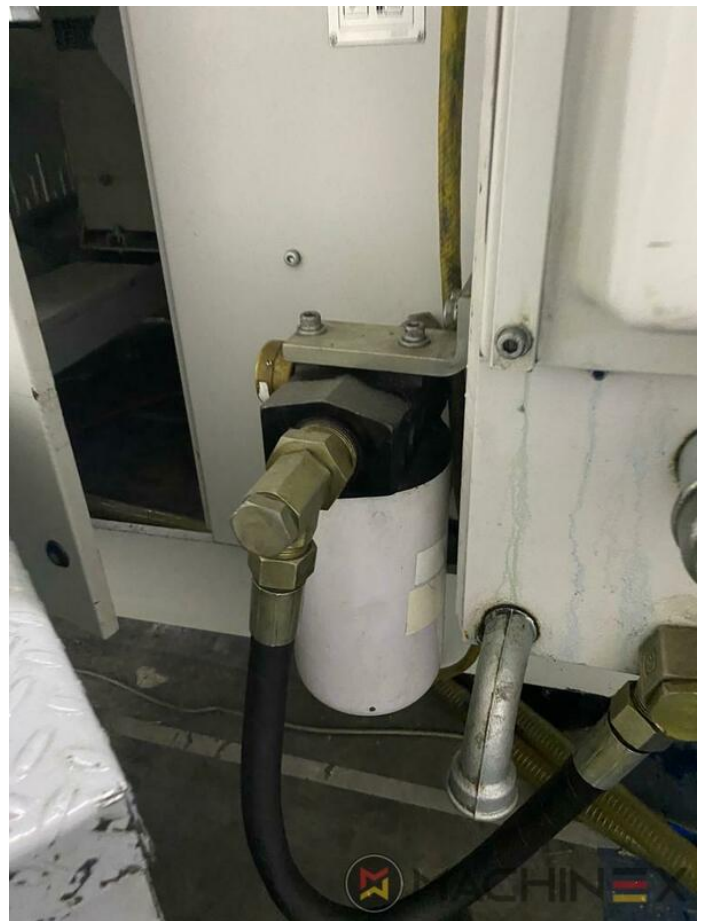

SPAIN | GERMANY | USA | ITALY | TURKEY | CHINA | BRAZIL | MEXICO | PERU

+34 682 639 187

info@machinex.com

MACHINEX