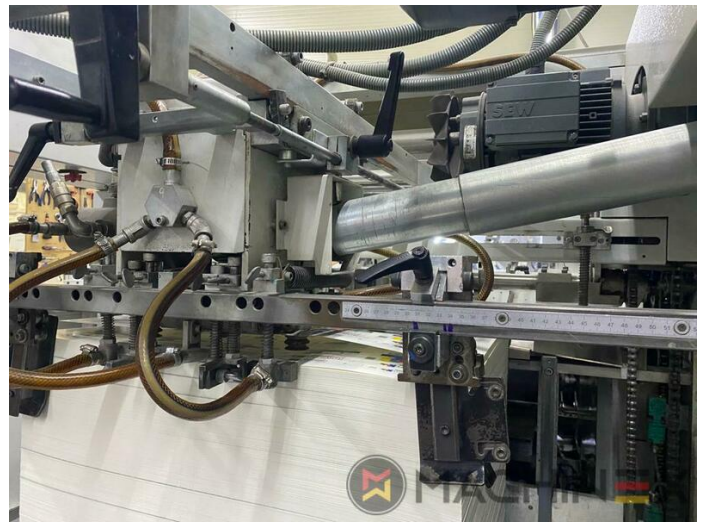

SPAIN | GERMANY | USA | ITALY | TURKEY | CHINA | BRAZIL | MEXICO | PERU

+34 682 639 187

info@machinex.com