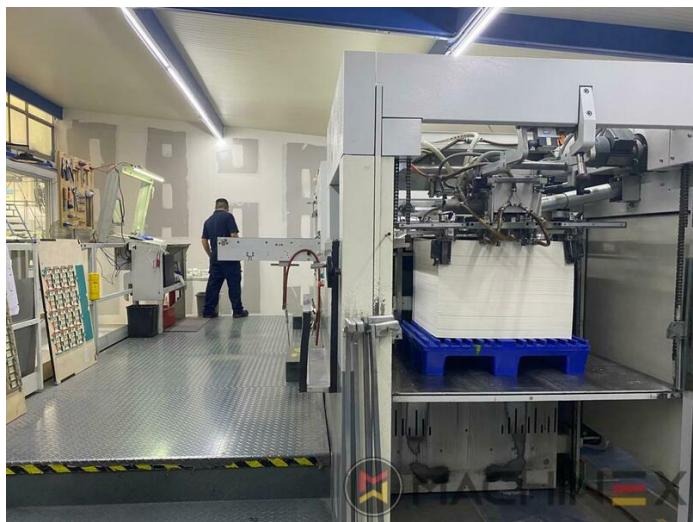

SPAIN | GERMANY | USA | ITALY | TURKEY | CHINA | BRAZIL | MEXICO | PERU

+34 682 639 187

info@machinex.com