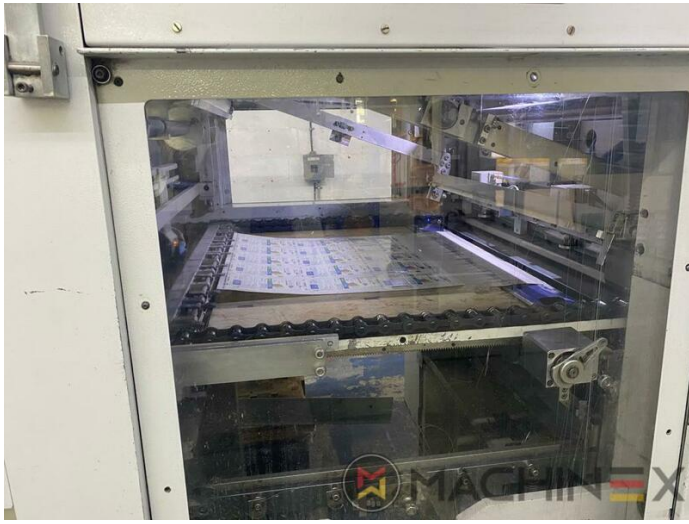

SPAIN | GERMANY | USA | ITALY | TURKEY | CHINA | BRAZIL | MEXICO | PERU

+34 682 639 187

info@machinex.com

MACHINEX