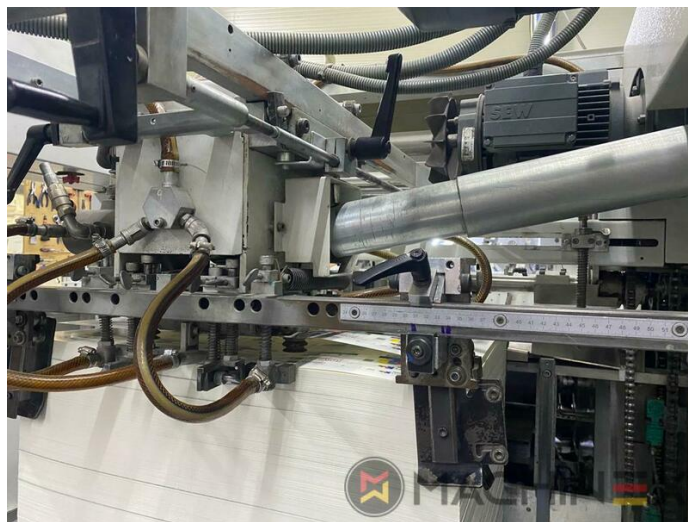

SPAIN | GERMANY | USA | ITALY | TURKEY | CHINA | BRAZIL | MEXICO | PERU

+34 682 639 187

info@machinex.com