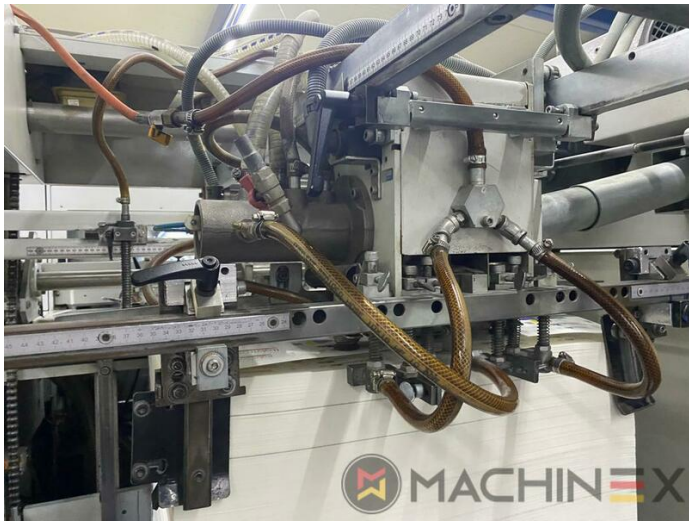

SPAIN | GERMANY | USA | ITALY | TURKEY | CHINA | BRAZIL | MEXICO | PERU

+34 682 639 187

info@machinex.com