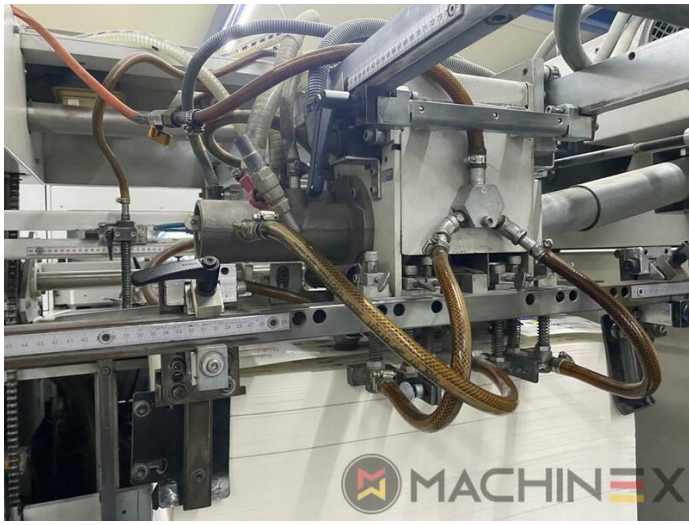

SPAIN | GERMANY | USA | ITALY | TURKEY | CHINA | BRAZIL | MEXICO | PERU

+34 682 639 187

info@machinex.com