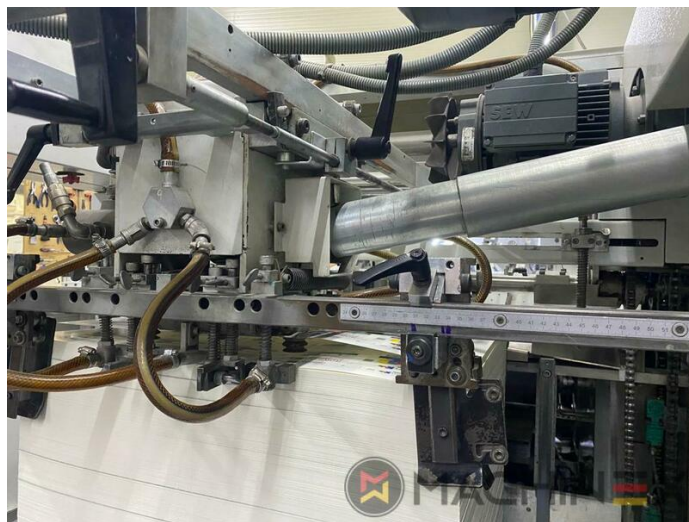

SPAIN | GERMANY | USA | ITALY | TURKEY | CHINA | BRAZIL | MEXICO | PERU

+34 682 639 187

info@machinex.com