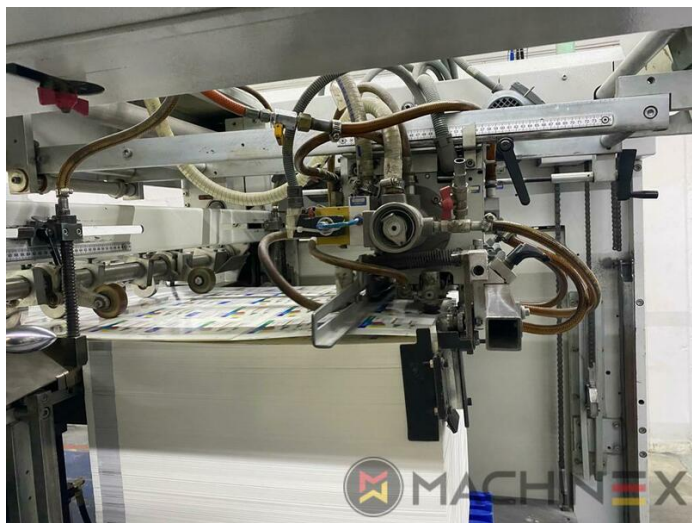

SPAIN | GERMANY | USA | ITALY | TURKEY | CHINA | BRAZIL | MEXICO | PERU

+34 682 639 187

info@machinex.com

MACHINEX