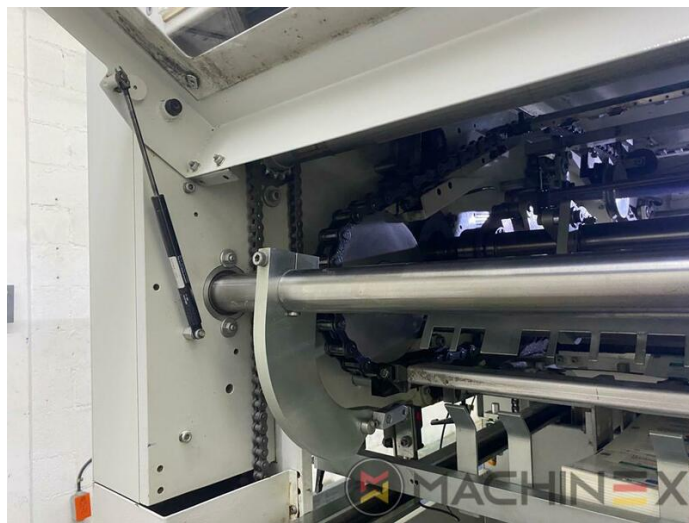

SPAIN | GERMANY | USA | ITALY | TURKEY | CHINA | BRAZIL | MEXICO | PERU

+34 682 639 187

info@machinex.com