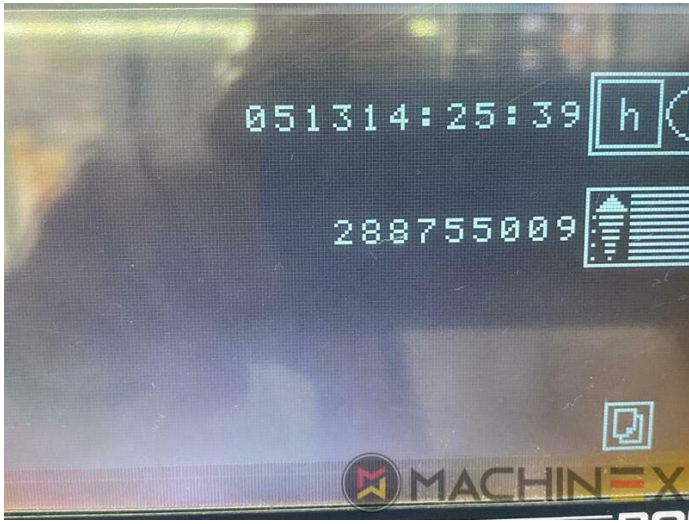

SPAIN | GERMANY | USA | ITALY | TURKEY | CHINA | BRAZIL | MEXICO | PERU

+34 682 639 187

info@machinex.com