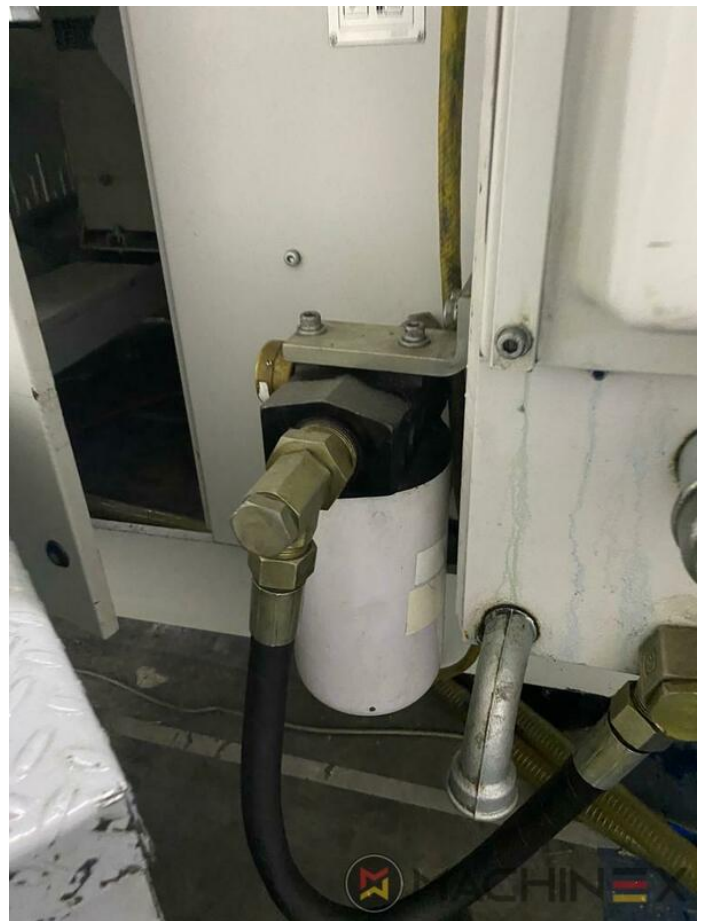

SPAIN | GERMANY | USA | ITALY | TURKEY | CHINA | BRAZIL | MEXICO | PERU

+34 682 639 187

info@machinex.com