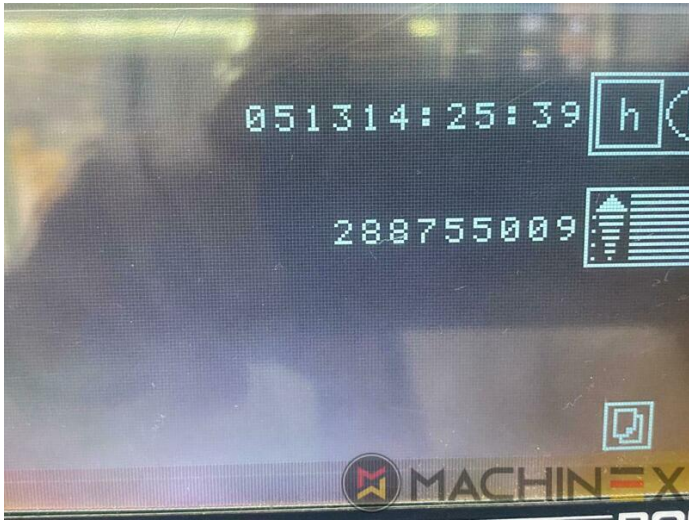

SPAIN | GERMANY | USA | ITALY | TURKEY | CHINA | BRAZIL | MEXICO | PERU

+34 682 639 187

info@machinex.com