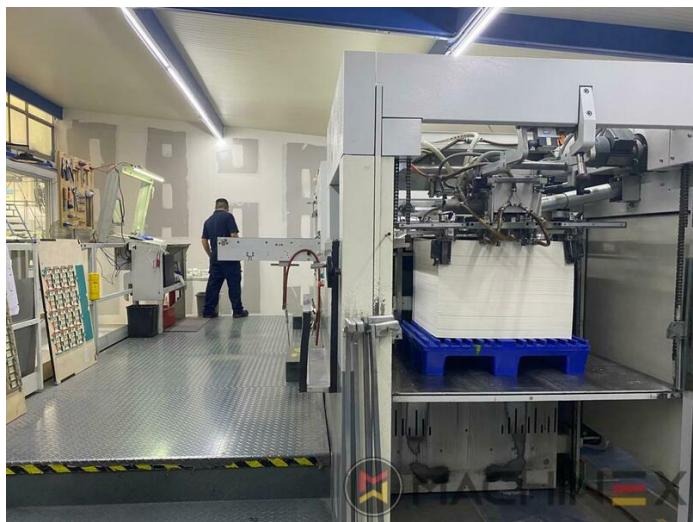

SPAIN | GERMANY | USA | ITALY | TURKEY | CHINA | BRAZIL | MEXICO | PERU

+34 682 639 187

info@machinex.com

MACHINEX