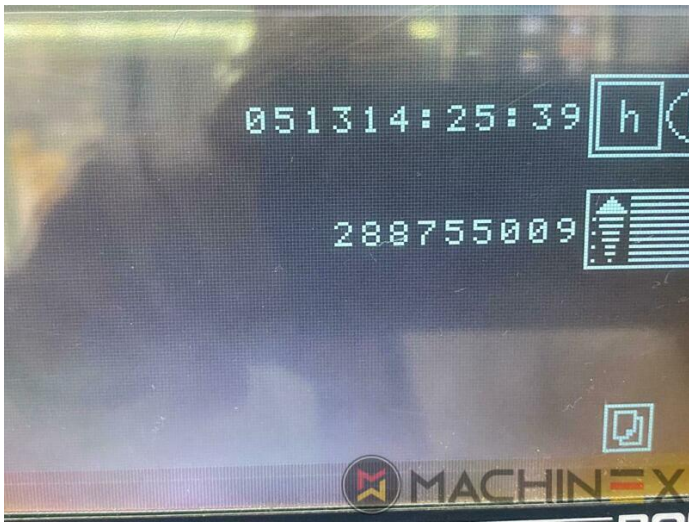

SPAIN | GERMANY | USA | ITALY | TURKEY | CHINA | BRAZIL | MEXICO | PERU

+34 682 639 187

info@machinex.com