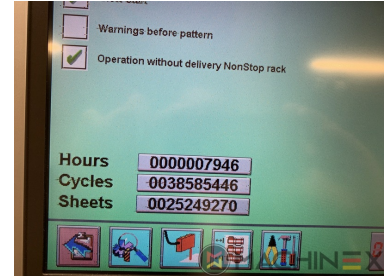

2015 | IBERICA 105 SPEED K

 USED PACKAGING MACHINES  YEAR: 2015  USED DIE CUTTER (FLATBED)

PRINTER DESCRIPTION

TECHNICAL DETAILS

- Working Hours : 7.900 hours

SPAIN | GERMANY | USA | ITALY | TURKEY | CHINA | BRAZIL | MEXICO | PERU