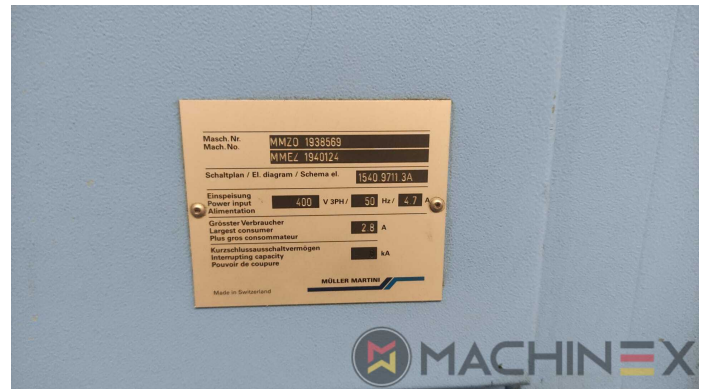

SPAIN | GERMANY | USA | ITALY | TURKEY | CHINA | BRAZIL | MEXICO | PERU

+34 682 639 187

info@machinex.com