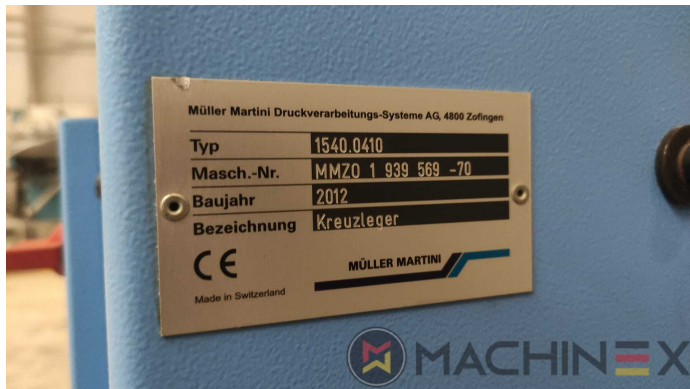

SPAIN | GERMANY | USA | ITALY | TURKEY | CHINA | BRAZIL | MEXICO | PERU

+34 682 639 187

info@machinex.com