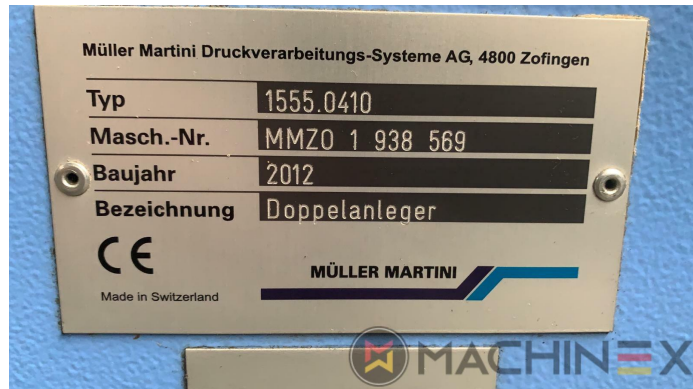

SPAIN | GERMANY | USA | ITALY | TURKEY | CHINA | BRAZIL | MEXICO | PERU

+34 682 639 187

info@machinex.com