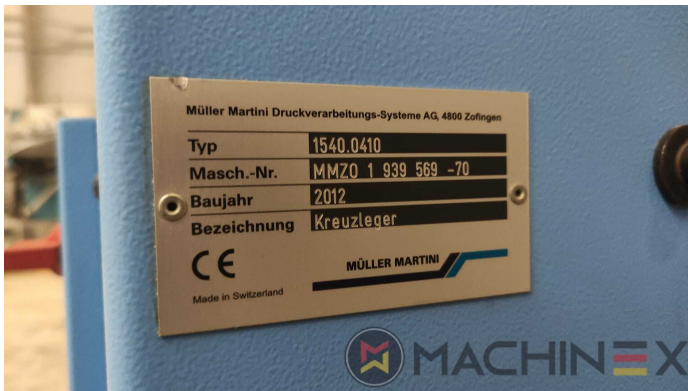

SPAIN | GERMANY | USA | ITALY | TURKEY | CHINA | BRAZIL | MEXICO | PERU

+34 682 639 187

info@machinex.com