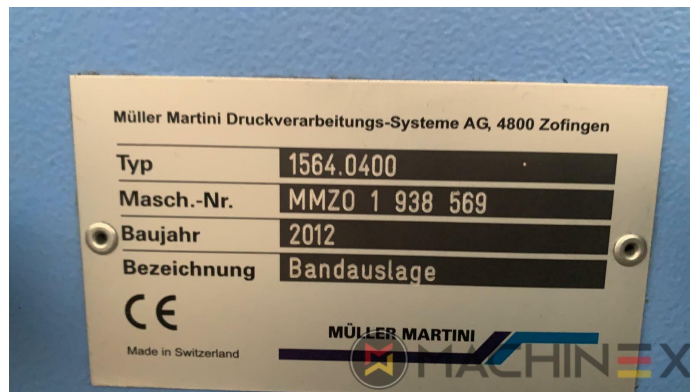

SPAIN | GERMANY | USA | ITALY | TURKEY | CHINA | BRAZIL | MEXICO | PERU

+34 682 639 187

info@machinex.com