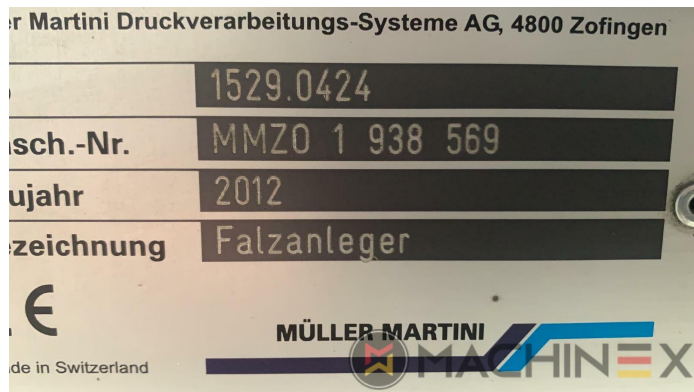

SPAIN | GERMANY | USA | ITALY | TURKEY | CHINA | BRAZIL | MEXICO | PERU

+34 682 639 187

info@machinex.com