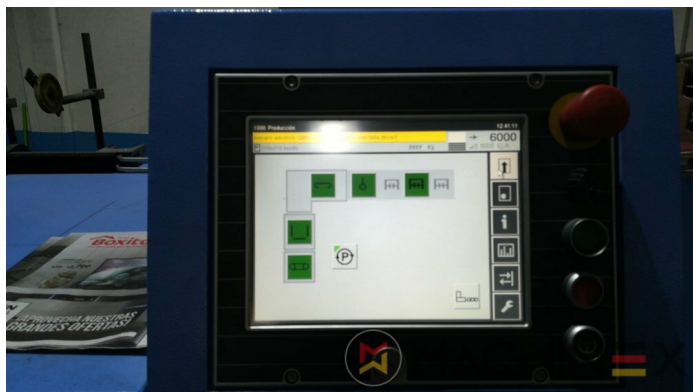

SPAIN | GERMANY | USA | ITALY | TURKEY | CHINA | BRAZIL | MEXICO | PERU

+34 682 639 187

info@machinex.com