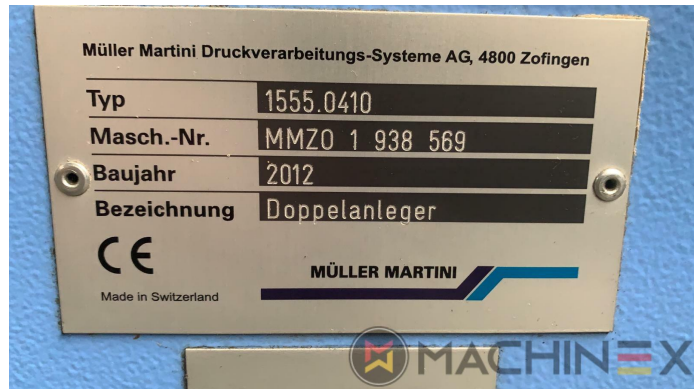

SPAIN | GERMANY | USA | ITALY | TURKEY | CHINA | BRAZIL | MEXICO | PERU

+34 682 639 187

info@machinex.com