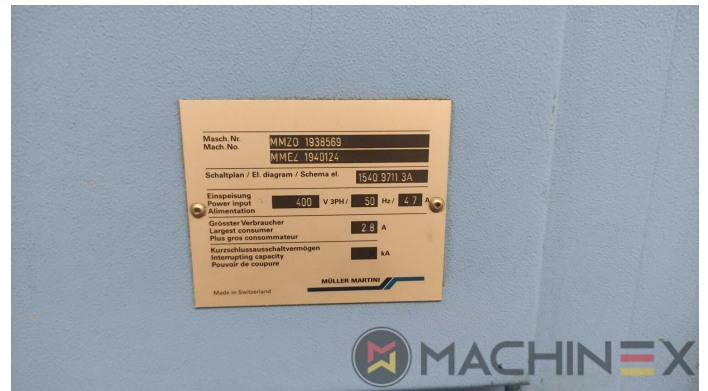

SPAIN | GERMANY | USA | ITALY | TURKEY | CHINA | BRAZIL | MEXICO | PERU

+34 682 639 187

info@machinex.com