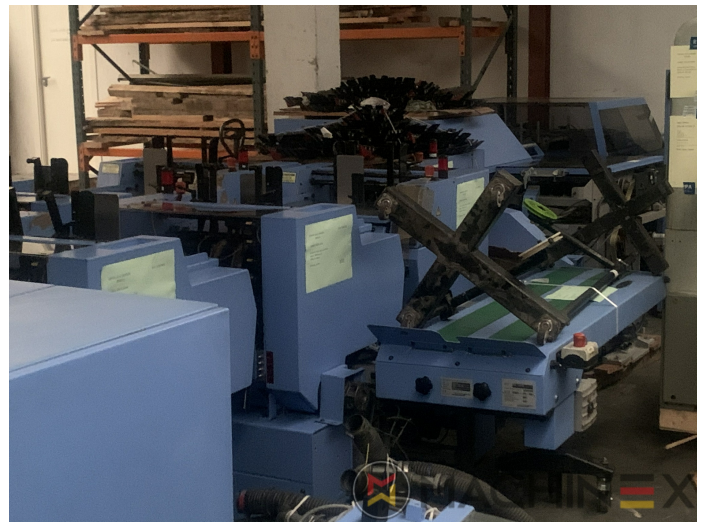

SPAIN | GERMANY | USA | ITALY | TURKEY | CHINA | BRAZIL | MEXICO | PERU

+34 682 639 187

info@machinex.com