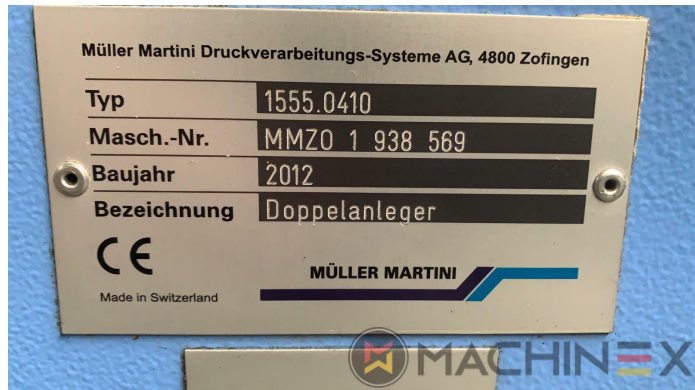

SPAIN | GERMANY | USA | ITALY | TURKEY | CHINA | BRAZIL | MEXICO | PERU

+34 682 639 187

info@machinex.com