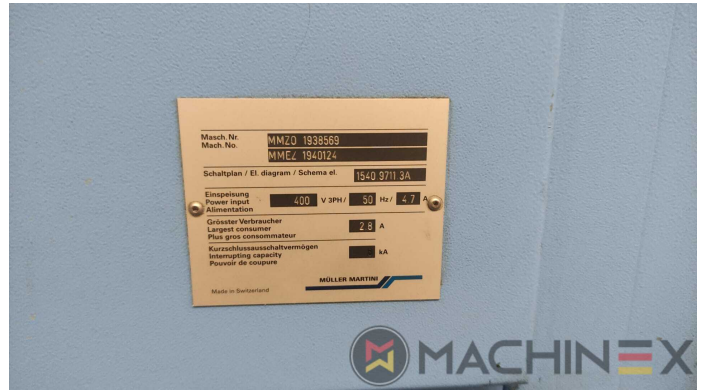

SPAIN | GERMANY | USA | ITALY | TURKEY | CHINA | BRAZIL | MEXICO | PERU

+34 682 639 187

info@machinex.com